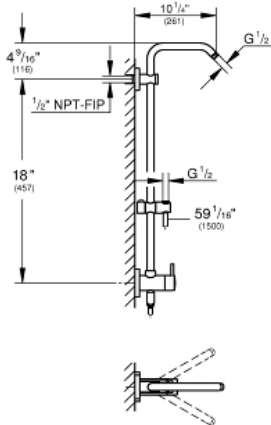

RETROFIT SYSTEM Shower System

MODEL # 26488EN0

Pure Freude
an Wasser

GROHE

Product Description: RETROFIT SYSTEM Shower System

Standard Specification:

- Optional fixed or 45° swivel shower arm
- Switch between hand shower and showerhead via built-in diverter
- 6 diverter functions (2 discrete functions (non shared) + one shared function in both standard and Eco flow)
- Showerhead and hand shower (not included)
- Bar with adjustable height hand shower holder
- Distance between diverter and upper bracket 18" (457 mm)
- Rotaflex shower hose (59") (28 417)
- Angle adapter to prevent hose interfering with shower valve

- Optional **GROHE EcoJoy** 1.8 gpm (6.6 l/min) flow limiter included
- **GROHE StarLight** finish
- Inner WaterGuide for a longer life
- Twistfree to prevent hose from twisting
- Min. recommended pressure: 15 psi
- System includes 2 back flow preventers
- Optional compensation disc (26 030) available for uneven wall installation
- Optional height extension (26 464) available for raising the shower head
- CALGreen compliant

Applicable Codes & Standards:

- ASME A112.18.1/CSA B125.1
- US Federal and State material regulations
- CalGreen

Color:

- 26488EN0 Brushed Nickel