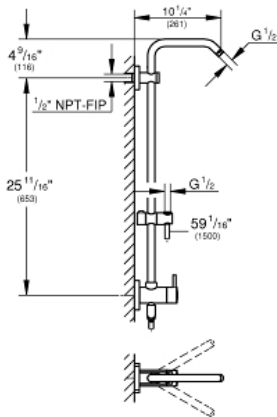

RETROFIT SYSTEM Shower System

MODEL # 26487EN0

Pure Freude
an Wasser

GROHE

Product Description: RETROFIT SYSTEM Shower System

Standard Specification:

- Optional fixed or 45° swivel shower arm
- Switch between hand shower and showerhead via built-in diverter
- 6 diverter functions (2 discrete functions (non shared) + one shared function in both standard and Eco flow)
- Showerhead and hand shower (not included)
- Bar with adjustable height hand shower holder
- Distance between diverter and upper bracket: 25 3/4" (653 mm)
- Rotaflex shower hose (59") (28 417)
- Angle adapter to prevent hose interfering with shower valve

- Optional **GROHE EcoJoy** 1.8 gpm (6.6 l/min) flow limiter included
- **GROHE StarLight** finish
- Inner WaterGuide for a longer life
- Twistfree to prevent hose from twisting
- Min. recommended pressure: 15 psi
- System includes 2 back flow preventers
- Optional compensation disc (26 030) available for uneven wall installation
- Optional height extension (26 464) available for raising the shower head
- CALGreen compliant

Applicable Codes & Standards:

- ASME A112.18.1/CSA B125.1
- US Federal and State material regulations
- CalGreen

Color:

- 26487EN0 Brushed Nickel