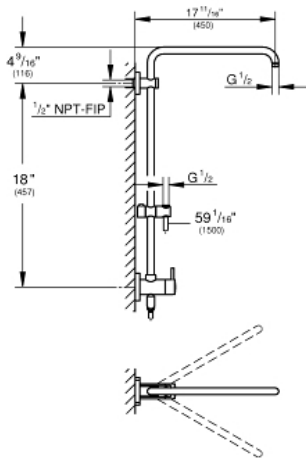

RETROFIT SYSTEM Shower System

MODEL # 26486000

Pure Freude
an Wasser

GROHE

Product Description: RETROFIT SYSTEM Shower System

Standard Specification:

- 17 3/4" horizontal swivel shower arm
- Switch between hand shower and showerhead via built-in diverter
- 6 diverter functions (2 discrete functions (non shared) + one shared function in both standard and Eco flow)
- Showerhead and hand shower (not included)
- Bar with adjustable height hand shower holder
- Distance between diverter and upper bracket 18" (457 mm)
- Rotaflex shower hose (59") (28 417)
- Angle adapter to prevent hose interfering with shower valve

- Optional **GROHE EcoJoy** 1.8 gpm (6.6 l/min) flow limiter included
- **GROHE StarLight** chrome finish
- Inner WaterGuide for a longer life
- Twistfree to prevent hose from twisting
- Min. recommended pressure: 15 psi
- System includes 2 back flow preventers
- Optional compensation disc (26 030) available for uneven wall installation
- Optional height extension (26 464) available for raising the shower head
- CALGreen compliant

Applicable Codes & Standards:

- ASME A112.18.1/CSA B125.1
- US Federal and State material regulations
- CalGreen

Color:

- 26486000 StarLight Chrome