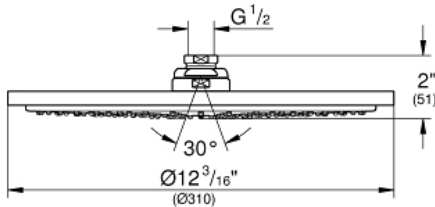

RAINSHOWER COSMOPOLITAN
310
Shower Head 1 Spray
MODEL # 26472000

Pure Freude
an Wasser

GROHE

Product Description:
RAINSHOWER COSMOPOLITAN 310
Shower Head 1 Spray

Standard Specification:

- Rain spray pattern (1 spray-rain)
- 12 1/4"
- Metal
- 20° swivel ball joint ($\pm 20^\circ$)
- 1/2" Connection thread
- GROHE EcoJoy 1.75 gpm (6.6 l/min) flow limiter
- GROHE DreamSpray perfect spray pattern
- GROHE StarLight chrome finish
- SpeedClean® anti-lime system
- Suitable for instantaneous heater