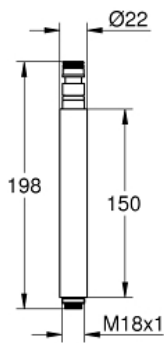

RETRO-FIT SYSTEM  
6" Height Extension

MODEL # 26464000

Pure Freude  
an Wasser

GROHE

**Product Description:**  
RETRO-FIT SYSTEM  
6" Height Extension

**Standard Specification:**  
• GROHE StarLight finish

**Applicable Codes & Standards:**  
• ASME A112.18.1/CSA B125.1  
• US Federal and State material regulations

**Color:**  
□ 26464000 StarLight Chrome