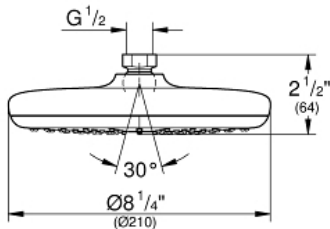

TEMPESTA 210  
Shower Head 1 Spray  
MODEL # 26409000

Pure Freude  
an Wasser

GROHE

**Product Description:**  
TEMPESTA 210  
Shower Head 1 Spray

**Standard Specification:**

- Rain spray pattern (1 spray-rain)
- Diameter 8 1/4"
- Rotating ball joint  $\pm 15^\circ$
- 1/2" Connection thread
- **GROHE EcoJoy** 1.75 gpm (6.6 l/min) flow limiter
- **GROHE DreamSpray** perfect spray pattern
- **GROHE StarLight** chrome finish
- **SpeedClean**<sup>®</sup> anti-lime system
- Inner WaterGuide for a longer life
- Suitable for instantaneous heater
- Min. recommended pressure: 15 psi