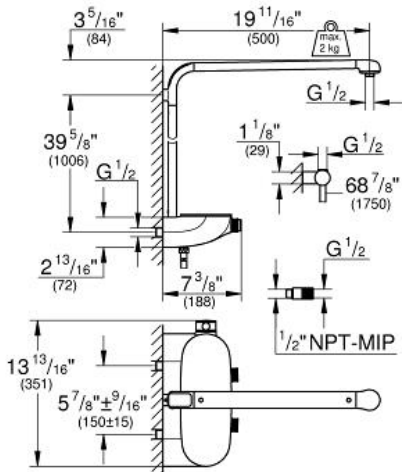

RAINSHOWER SMARTCONTROL Shower System with Thermostat for Wall Mount

MODEL # 26379000

Pure Freude
an Wasser

GROHE

Product Description: RAINSHOWER SMARTCONTROL Shower System with Thermostat for Wall Mount

Standard Specification:

- Horizontal 500 mm shower arm
- Exposed SmartControl thermostat
- Allows change between:
 - Head shower and hand shower (to be ordered separately)
 - Hand shower wall holder (27 055 000)
 - Rotaflex metal shower hose 69" (1750mm)
- **GROHE StarLight** chrome finish
- **GROHE CoolTouch** No risk of scalding
- **GROHE TurboStat** Compact cartridge with wax thermoelement
- Exposed thermostatic temperature control with SafeStop at 100°F/38°C
- SmartControl push for ON-OFF, turn for volume adjustment from EcoJoy to Full Flow
- GROHE EasyReach shower tray made of safety glass
- Inner WaterGuide for a longer life
- Twistfree to prevent hose from twisting
- *Shower head weight of up to 4.4 lbs acceptable
- ** Recommended: Veris shower head (27 471 000); Power & Soul hand shower (27 673 000)

Applicable Codes & Standards:

- Energy Policy Act of 1992
- ASME A112.18.1/CSA B125.1
- US Federal and State material regulations

Color:

- 26379000 StarLight Chrome