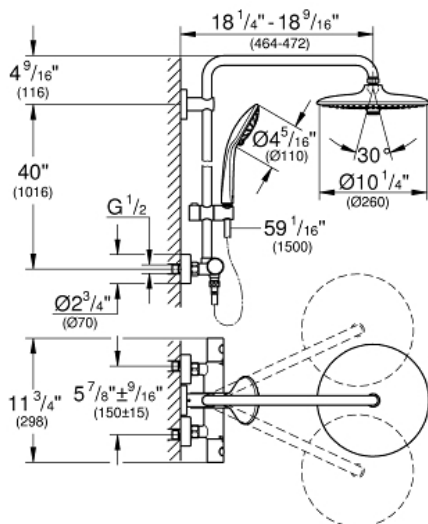

# EUPHORIA SYSTEM 260 Shower System with Thermostat for Wall Mount

MODEL # 26128001

Pure Freude  
an Wasser

**GROHE**

**Product Description:**  
**EUPHORIA SYSTEM 260**  
**Shower System with Thermostat for Wall Mount**

**Standard Specification:**

- Consisting of:
- 17 3/4" horizontal swivel shower arm
- Exposed thermostat with Aquadimmer that diverts between hand shower and showerhead
- Allows change between:
- Head shower Euphoria 260 (26 457)
- 3 adjustable sprays
- Rain, SmartRain, Jet
- With ball joint
- Rotation angle  $\pm 15^\circ$
- Euphoria hand shower (27 238 000)
- 2 Spray patterns:
- Rain, SmartRain
- Adjustable height bar with gliding element
- Rotaflex shower hose (59") (28 417)
- 2.5 gpm (9.5 l/min) flow limiter
- **GROHE TurboStat** Compact cartridge with wax thermoelement
- Exposed thermostatic temperature control with SafeStop at 100°F/38°C
- **GROHE DreamSpray** perfect spray pattern
- **GROHE StarLight** chrome finish
- **GROHE SprayDimmer** (flow rate reduction)
- **SpeedClean**<sup>®</sup> anti-lime system
- Inner WaterGuide for a longer life
- Twistfree to prevent hose from twisting
- Minimum flow rate 1.8 gpm
- Min. recommended pressure: 15 psi

**Applicable Codes & Standards:**

- Energy Policy Act of 1992
- ASME A112.18.1/CSA B125.1

**Color:**

- 26128001 StarLight Chrome