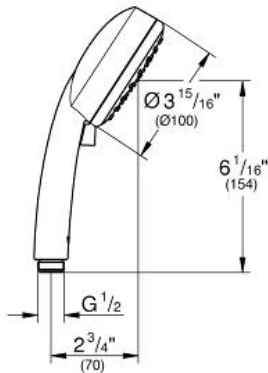

**Product Description:**  
Hand shower 2 sprays

**Standard Specification:**

- 2 adjustable spray patterns: Rain, Jet
- GROHE EcoJoy 2.0 gpm flow limiter
- GROHE DreamSpray perfect spray pattern
- GROHE StarLight chrome finish
- Inner WaterGuide for a longer life
- SpeedClean® anti-lime system
- Universal mounting system (fits all standard shower hoses)
- Suitable for instantaneous heater
- Min. recommended pressure: 15 psi
- Blister pack