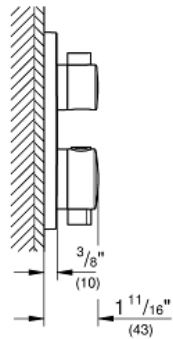

GROHTHERM
Single Function 2-Handle
Thermostatic Trim

MODEL # 24110EN0

Pure Freude
an Wasser

GROHE

Product Description:

GROHTHERM

Single Function 2-Handle Thermostatic Trim

Standard Specification:

- Required rough-in-set sold separately (GROHE Rapido SmartBox 35 601 000)
- **GROHE TurboStat** Compact cartridge with wax thermoelement
- **GROHE StarLight** finish
- Wall trim plate with GROHE QuickFix (Concealing mounting screws)
- Metal trim angle adjustable up to 6°
- Thermostatic temperature control with SafeStop at 100° F/38° C
- GROHE SafeStop Plus temperature limiter at 115° F/46° C
- Volume control with ceramic stop valve, 120°