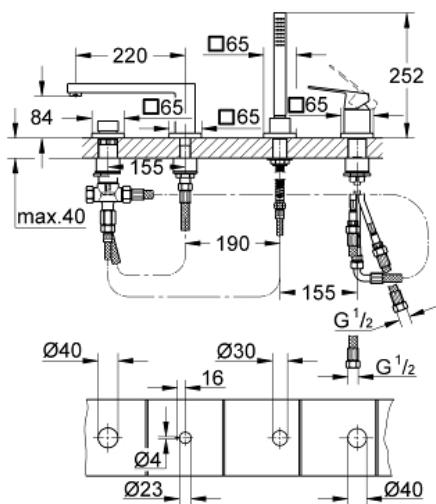

EUROCUBE Four-Hole Bathtub Faucet with Handshower

MODEL # 19897001

Pure Freude
an Wasser

GROHE

ADA

Product Description:

EUROCUBE

Four-Hole Bathtub Faucet with Handshower

Standard Specification:

- GROHE SilkMove ceramic cartridge
- GROHE StarLight chrome finish
- Consisting of:
 - Pre-assembled spout mounting
 - single lever valve operating element
 - Metal lever handle
 - Bath inlet with flow control
 - Bath/shower diverter
 - Hand shower Euphoria Cube+ (27 888 000) 1.75 gpm
 - 79" (2000mm) metal shower hose
 - Stainless steel flex lines
 - Protected against backflow
 - Min. recommended pressure: 15 psi (1.0 bar)

Applicable Codes & Standards:

- Energy Policy Act of 1992
- ASME A112.18.1/CSA B125.1
- ICC/ANSI A117.1

Color:

- 19897001 StarLight Chrome