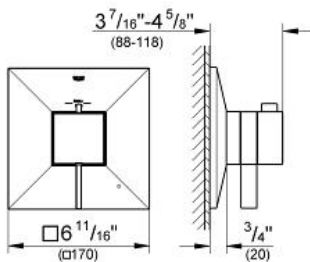

ALLURE BRILLIANT Single Function Thermostatic Trim with Control Module

MODEL # 19793000

Pure Freude
an Wasser

Product Description:
ALLURE BRILLIANT
Single Function Thermostatic Trim with Control Module

Standard Specification:

- For shower only or shower/tub with diverter applications
- **GROHE TurboStat** technology
- Integrated volume control
- Integrated bypass option when used with diverter tub spout
- 1 axis operation
- Requires GrohFlex universal rough-In box (35 026 000) (sold separately)
- **GROHE SilkMove**
- **GROHE StarLight** chrome finish
- 6.3 gpm at 45 psi