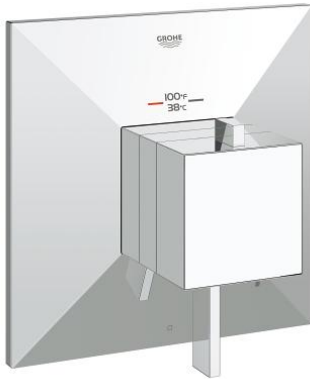

ALLURE BRILLIANT Single Function Thermostatic Trim with Control Module

MODEL # 19793000

Pure Freude
an Wasser

Product Description:
ALLURE BRILLIANT
Single Function Thermostatic Trim with Control Module

Standard Specification:

- For shower only or shower/tub with diverter applications
- **GROHE TurboStat** technology
- Integrated volume control
- Integrated bypass option when used with diverter tub spout
- 1 axis operation
- Requires GrohFlex universal rough-In box (35 026 000) (sold separately)
- **GROHE SilkMove**
- **GROHE StarLight** chrome finish
- 6.3 gpm at 45 psi