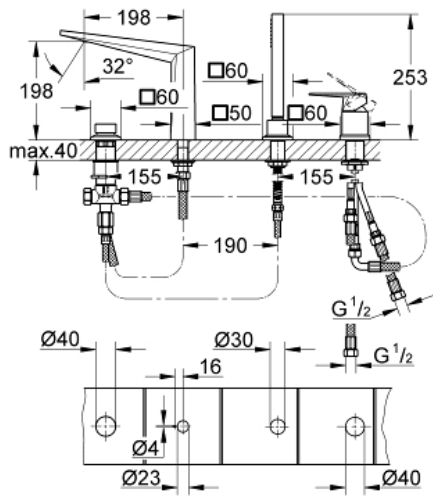

# ALLURE BRILLIANT Four-Hole Bathtub Faucet with Handshower

MODEL # 19787001

Pure Freude  
an Wasser

GROHE

ADA

**Product Description:**  
**ALLURE BRILLIANT**  
**Four-Hole Bathtub Faucet with Handshower**

**Standard Specification:**

- GROHE SilkMove ceramic cartridge
- GROHE StarLight chrome finish
- Consisting of:
  - Pre-assembled spout mounting
  - single lever valve operating element
  - Bath spout with integrated flow control
  - Bath/shower diverter
  - Hand shower Euphoria Cube+ (27 888 000) 1.75 gpm
  - 79" (2000mm) metal shower hose
  - Stainless steel flex lines
  - Protected against backflow

**Applicable Codes & Standards:**

- Energy Policy Act of 1992
- ASME A112.18.1/CSA B125.1
- ICC/ANSI A117.1

**Color:**

- 19787001 StarLight Chrome