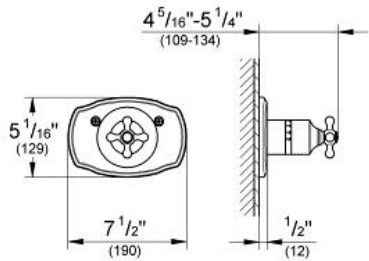

SEABURY  
Thermostat Trim  
MODEL # 19612000

Pure Freude  
an Wasser

GROHE

**Product Description:**  
SEABURY  
Thermostat Trim

**Standard Specification:**

- For use with 3/4" Thermostatic Rough-In Valve 34 124
- Only useable with separate shut-off valves