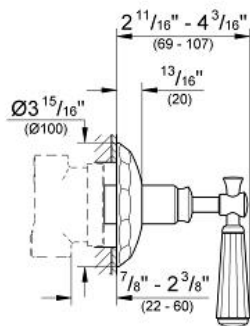

KENSINGTON
2-Way Diverter
MODEL # 19272000

Pure Freude
an Wasser

GROHE

ADA

Product Description:
KENSINGTON
2-Way Diverter

Standard Specification:

- For use with Diverter Rough-In Valve (29 712)
- Escutcheon with wall sealing
- Threaded
- Adjustable installation depth
- **GROHE StarLight** chrome finish

Applicable Codes & Standards:

- Energy Policy Act of 1992
- ASME A112.18.1/CSA B125.1
- ICC/ANSI A117.1

Color:

- 19272000 StarLight Chrome