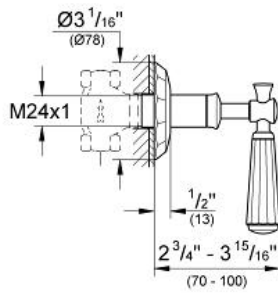

KENSINGTON  
Volume Control Valve Trim  
MODEL # 19270000

Pure Freude  
an Wasser

GROHE

ADA

**Product Description:**  
KENSINGTON  
Volume Control Valve Trim

**Standard Specification:**

- Adjustable installation depth
- GROHE StarLight chrome finish
- For use with Rough-In Valve (29 273) or (29 274)

**Applicable Codes & Standards:**

- Energy Policy Act of 1992
- ASME A112.18.1/CSA B125.1
- ICC/ANSI A117.1

**Color:**  
 19270000 StarLight Chrome