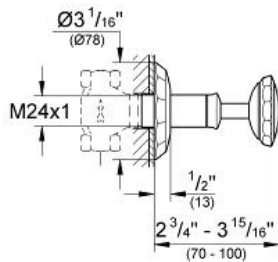

KENSINGTON
Volume Control Trim
MODEL # 19269000

Pure Freude
an Wasser

Product Description:
KENSINGTON
Volume Control Trim

Standard Specification:

- GROHE StarLight chrome finish
- For use with Rough-In Valve (29 273) or (29 274)

Applicable Codes & Standards:

- Energy Policy Act of 1992
- ASME A112.18.1/CSA B125.1

Color:

- 19269000 StarLight Chrome