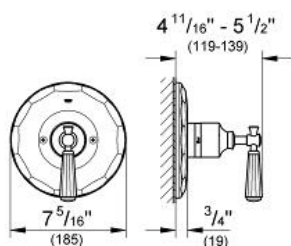

KENSINGTON
Pressure Balance Valve Trim
MODEL # 19267000

Pure Freude
an Wasser

GROHE

ADA

C

Product Description:
KENSINGTON
Pressure Balance Valve Trim

Standard Specification:

- GROHE StarLight chrome finish
- For use with Grohsafe Rough-In Valve (35 015)