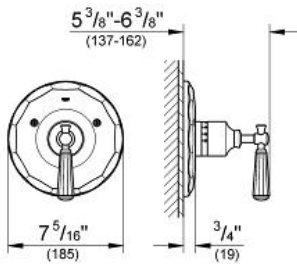

KENSINGTON
Thermostat Trim
MODEL # 19266000

Pure Freude
an Wasser

GROHE

ADA

C

Product Description:
KENSINGTON
Thermostat Trim

Standard Specification:

- GROHE StarLight chrome finish
- For use with GrohTherm Rough-In Valve (34 331) or (34 397)