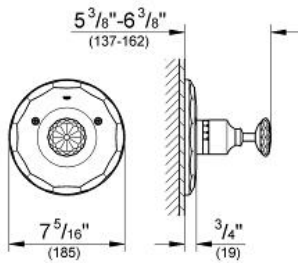

KENSINGTON
Thermostat Trim
MODEL # 19265VP0

Pure Freude
an Wasser

GROHE

Product Description:
KENSINGTON
Thermostat Trim

Standard Specification:

- GROHE StarLight chrome finish
- For use with GrohTherm Rough-In Valve (34 331) or (34 397)