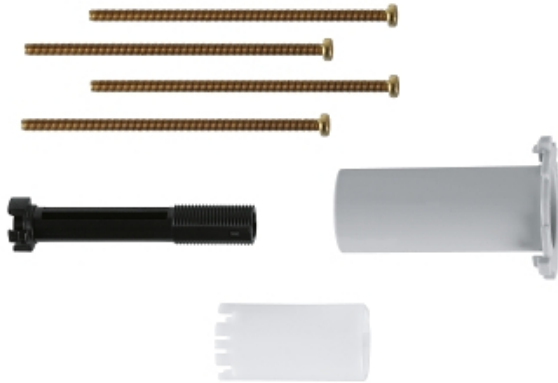

# Universal Extension Set

MODEL # 14048000

Pure Freude  
an Wasser

GROHE

## Product Description:

#### Standard Specification:

- 1" extension
- Fits Grohtherm SmartControl and trims for final installation in combination with GROHE Rapido SmartBox

#### Color:

- 14048000 StarLight Chrome