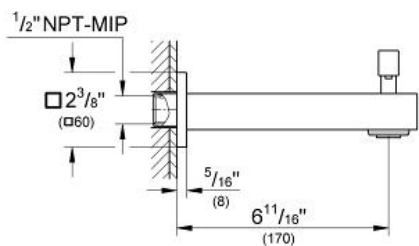

EUROCUBE
Tub Spout
MODEL # 13307000

Pure Freude
an Wasser

GROHE

ADA

C

Product Description:
EUROCUBE
Tub Spout

Standard Specification:

- Wall mount
- GROHE StarLight chrome finish
- Flow control
- Automatic diverter: bath/shower
- 1/2" NPT Female thread
- 6 11/16" (170 mm) spout reach
- Max FLOW Rate 6.9 gpm at 45 psi (26.1 L/min), 2.5 gpm (9.5 L/min) for Shower Hand

Applicable Codes & Standards:

- Energy Policy Act of 1992
- ASME A112.18.1/CSA B125.1
- US Federal and State material regulations
- ICC/ANSI A117.1

Color:

- 13307000 StarLight Chrome