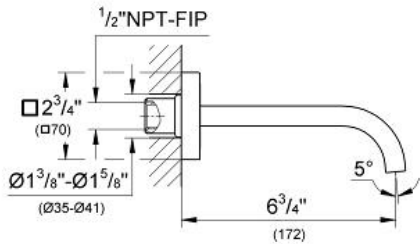

ALLURE
Tub Spout
MODEL # 13265000

Pure Freude
an Wasser

Product Description:
ALLURE
Tub Spout

- Standard Specification:**
- Wall mount
 - 6 3/4" spout reach
 - Flow control
 - GROHE StarLight chrome finish