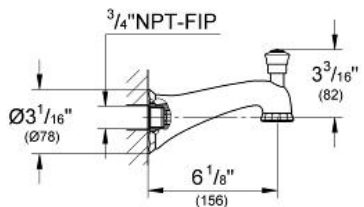

KENSINGTON  
Wall mounted spout with diverter  
MODEL # 13194VP0

Pure Freude  
an Wasser

GROHE

**Product Description:**  
KENSINGTON  
Wall mounted spout with diverter

**Standard Specification:**

- Flow control
- GROHE StarLight chrome finish
- Max Flow Rate 13.2 gpm (50 L/min)