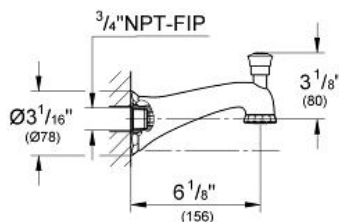

KENSINGTON
Wall mounted spout with diverter
MODEL # 13194000

Pure Freude
an Wasser

GROHE

C[®]

Product Description:

KENSINGTON

Wall mounted spout with diverter

Standard Specification:

- Flow control
- Max Flow Rate 13.2 gpm (50 L/min)
- **GROHE StarLight** chrome finish

Applicable Codes & Standards:

- Energy Policy Act of 1992
- ASME A112.18.1/CSA B125.1

Color:

- 13194000 StarLight Chrome