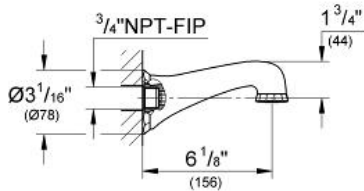

KENSINGTON
Wall Mounted Spout
MODEL # 13193000

Pure Freude
an Wasser

Product Description:
KENSINGTON
Wall Mounted Spout

Standard Specification:

- Flow control
- GROHE StarLight chrome finish
- Max Flow Rate 13.2 gpm (50 L/min)