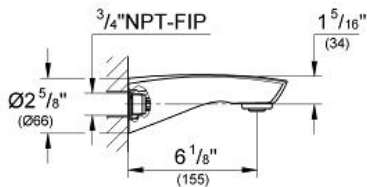

ARDEN
Tub Spout
MODEL # 13191000

Pure Freude
an Wasser

Product Description:
ARDEN
Tub Spout

- Standard Specification:**
- Wall mount
 - 3/4" connection thread
 - Sistra flow straightener
 - **GROHE StarLight** chrome finish