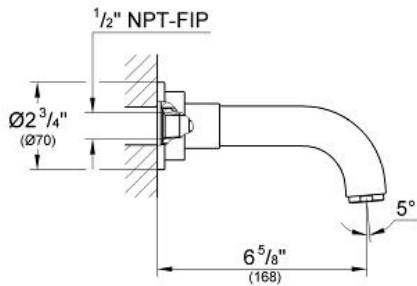

ATRIO
Tub Spout
MODEL # 13164EN0

Pure Freude
an Wasser

Product Description:
ATRIO
Tub Spout

Standard Specification:

- Wall mount
- GROHE StarLight finish

Applicable Codes & Standards:

- Energy Policy Act of 1992
- ASME A112.18.1/CSA B125.1

Color:
 13164EN0 Brushed Nickel