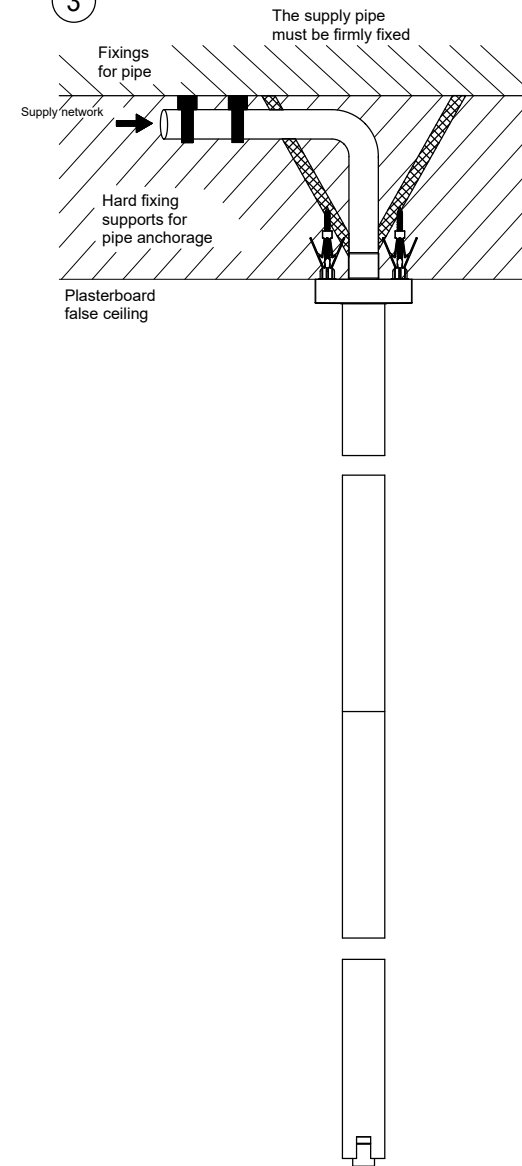

1

2

ATTENTION: In the second and third case hard fixing supports are not provided in the box but they need to be realized by the installer during the installation phase

3

GESSI

RETTANGOLO 26699

BOCCA DA SOFFITTO CON LUNGHEZZA PERSONALIZZABILE