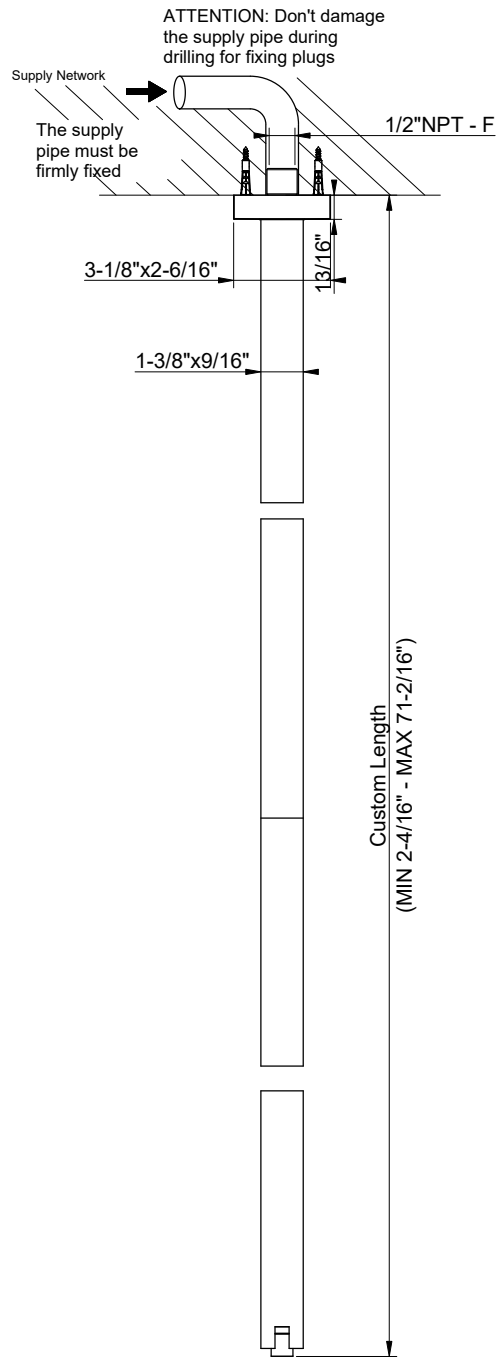

1

2

ATTENTION: In the second and third case hard fixing supports are not provided in the box but they need to be realized by the installer during the installation phase

3

GESSI

RETTANGOLO 26699

BOCCA DA SOFFITTO CON LUNGHEZZA PERSONALIZZABILE