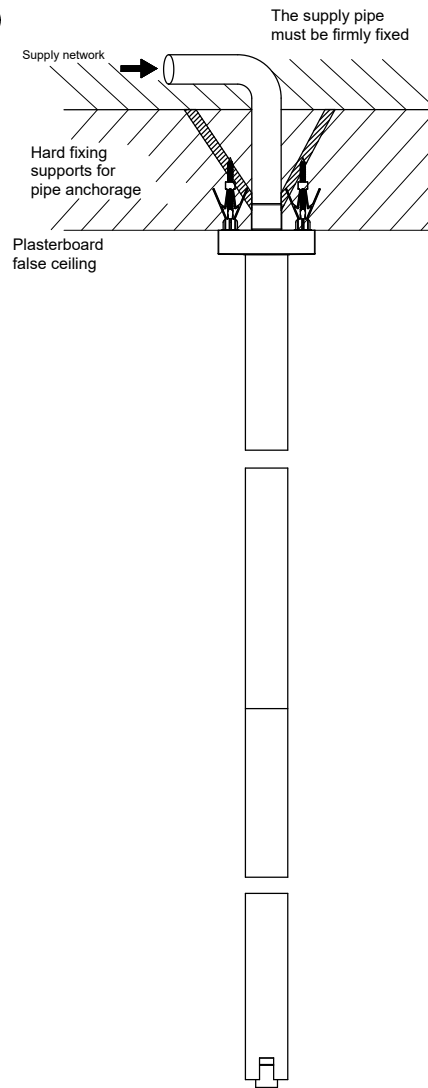

1

2

ATTENTION: In the second and third case hard fixing supports are not provided in the box but they need to be realized by the installer during the installation phase

3

GESSI

RETTANGOLO 26699

BOCCA DA SOFFITTO CON LUNGHEZZA PERSONALIZZABILE