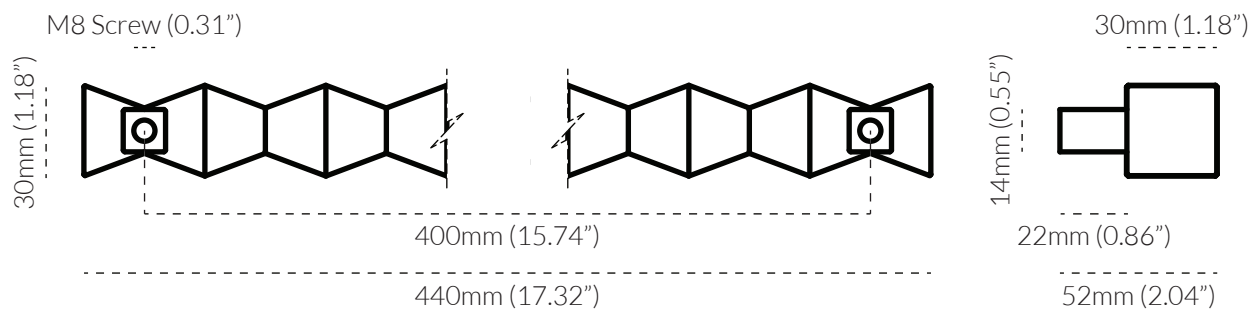

FORMA PULL LARGE

TECH SPEC

SPECIFICATIONS

FINISH	SKU	FIXINGS ALSO INCLUDED
<ul style="list-style-type: none"> • Natural Brass • Tumbled Brass • Bronze • Polished Nickel • Brushed Nickel 	<ul style="list-style-type: none"> • 4105-440-US4 • 4105-440-TB • 4105-440-BR • 4105-440-PN • 4105-440-BN 	<ul style="list-style-type: none"> • 2x M8 * 25mm Screw • 2x M8 * 40mm Screw • 2x M8 Spring Washer 