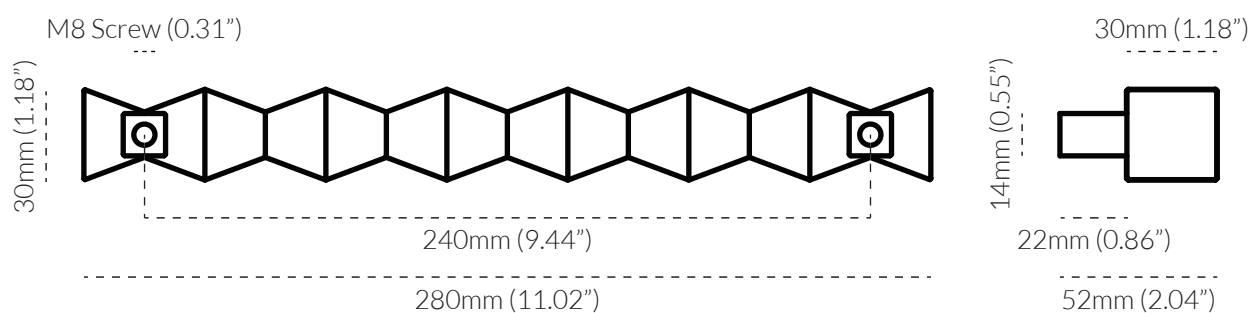

FORMA MARBLE HANDLE

TECH SPEC

SPECIFICATIONS

FINISH	SKU	FIXINGS ALSO INCLUDED
<ul style="list-style-type: none"> • Black Marble • Carrara Marble • Rosso Marble • Verde Marble • Callacatta Viola 	<ul style="list-style-type: none"> • FRM-BLK-280 • FRM-CARR-280 • FRM-ROS-280 • FRM-VER-280 • FRM-VIO-280 	<ul style="list-style-type: none"> • 2x M5 * 25mm Screw • 2x M5 * 40mm Screw • 2x M5 Spring Washer 