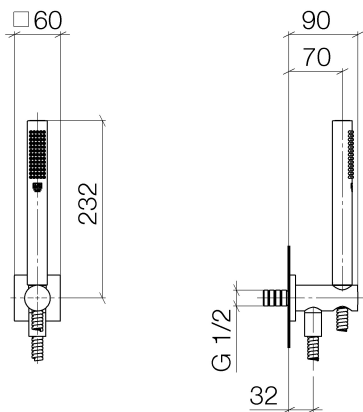

- Deque

Hand shower set with integrated wall bracket - polished chrome

Article number: 27 802 970-00 0010

- Standard spray mode
- Descaling system
- 3/8" Shower outlet
- Metal shower hose 49-1/4" with anti-twist device
- Flange 2-3/8" x 2-3/8"
- 1/2" connection
- Water flow rate limited to max. 1.8 gpm
- Internal backflow preventer.

polished chrome

Accessory is required for this item.

Dimensional drawing

All dimensions in mm / inch = mm x 0,0394