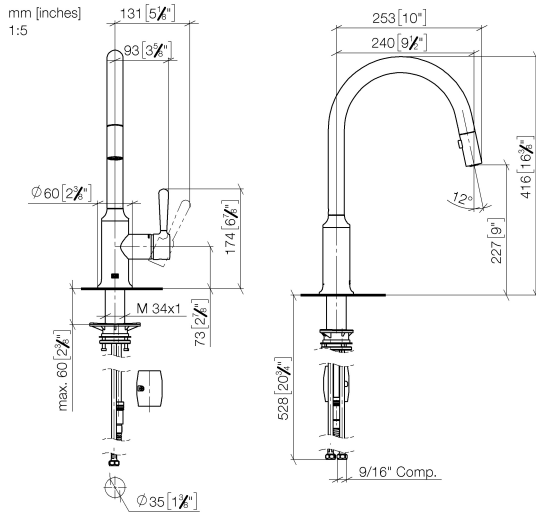

33 870 809

- 240mm projection
- pivotable spout 360°
- Optional swivel limiter available with swivel limiter set 12 823 970 90
- laminar and spray flow
- height of mixer 416 mm
- height up to laminar flow regulator 228 mm
- hole diameter 35 mm
- 2 x pressure hose with 3/8" cap nut
- 1800 mm metal shower hose
- sprayface with anti-scaling system
- max. flow 5.7 l/min at 3 bar flow pressure
- lead-free
- This product can help a building meet the requirements of Green Building Rating Systems, e.g. LEED®, BREEAM®, DGNB

Recommended miscellaneous

Swivel limitation set -

12 823 970 90

Recommended miscellaneous

VAIA Dispenser with rosette -  
Chrome

82 434 809-00

Recommended miscellaneous

VAIA AIR SWITCH Control button - 10 713 809-00  
Chrome

33 870 809

Flow rate chart

Codes & Standards

California Energy  
Commission  
(CEC)