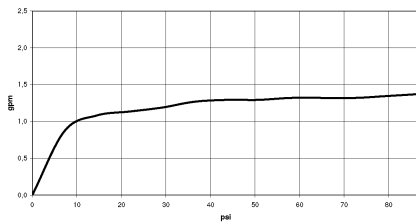

Codes & Standards

California Energy
Commission
(CEC)