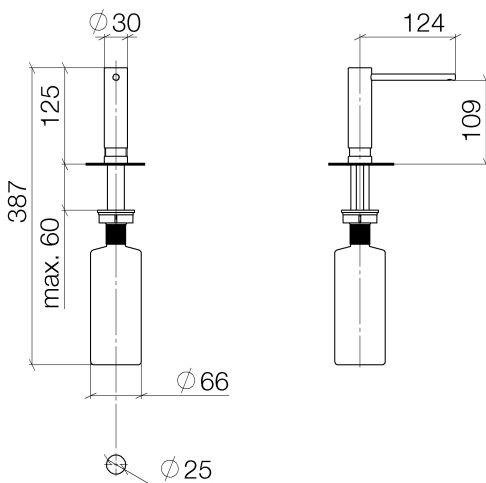

Kitchen - Elio
Soap dispenser without flange - polished chrome
Article number: 82 424 970-00

- 4-7/8" Projection
- 16.91 oz bottle capacity
- Refillable above countertop
- 360° swivel
- Height 4-7/8"
- Width 1-1/8"
- 1" hole diameter

polished chrome

Dimensional drawing

All dimensions in mm / inch = mm x 0,0394

Kitchen - Elio

Soap dispenser without flange - polished chrome

Article number: 82 424 970-00

Kitchen - Elio
Soap dispenser without flange - polished chrome
Article number: 82 424 970-00