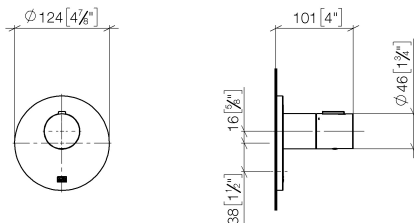

**Bathtub - Meta**

xTOOL Concealed thermostat without volume control 3/4" - platinum matte

Article number: 36 503 979-06

- Cover plate Ø 4-7/8"
- Temperature control handle with safety lock at 100 °F/ 38°C
- Thermostat cartridge
- Fittings group in compliance with DIN 4109: 2

platinum matte

Accessory is required for this item.

Discontinued items available to order until 31.12.9999

**Dimensional drawing**

mm [inches]

All dimensions in mm / inch = mm x 0,0394

Bathtub - Meta

xTOOL Concealed thermostat without volume control 3/4" - platinum matte