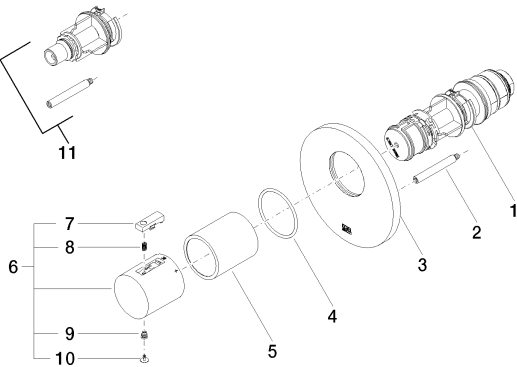

35 503 970-90 0010

xTOOL Concealed thermostat  
rough without volume control  
3/4" -

Bathtub - Meta

xTOOL Concealed thermostat without volume control 3/4" - platinum matte

Article number: 36 503 979-06

Spare parts list

Number	Item Number	Designation	Number of units
1	90 15 02 065 00 90	cartridge	1
2	04 31 09 095 00 90	bar	1
3	09 11 02 162-06	cover	1
4	09 14 10 049 90	seal	1
5	09 21 02 112-06	sleeve	1
6	04 17 33 004 01-06	handle	1
7	09 21 33 010-13	handle	1
8	09 16 02 027 90	spring	1
9	09 30 30 136 90	screw	1
10	09 31 20 049-13	plug	1
11	12 178 970 90	Extension 1-3/4" -	1