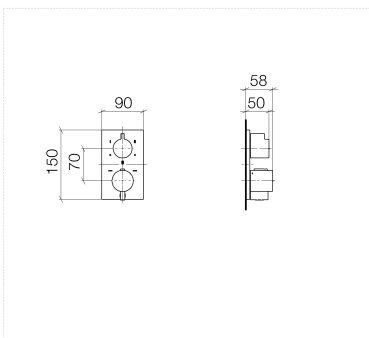

## Shower - CL.1

Concealed thermostat with three-way volume control - polished chrome

Article number: 36 428 670-00 0010

- Diverter with integrated volume control and integrated stops
- Cover plate 5-7/8" x 3-1/2"
- Temperature control handle with safety lock at 100 °F/ 38°C
- Max. temperature can be set on the trim
- (ADA)

## Dimensional drawing

All dimensions in mm / inch = mm x 0,0394

Shower - CL.1

Concealed thermostat with three-way volume control - polished chrome

Article number: 36 428 670-00 0010

## Shower - CL.1

Concealed thermostat with three-way volume control - polished chrome

Article number: 36 428 670-00 0010