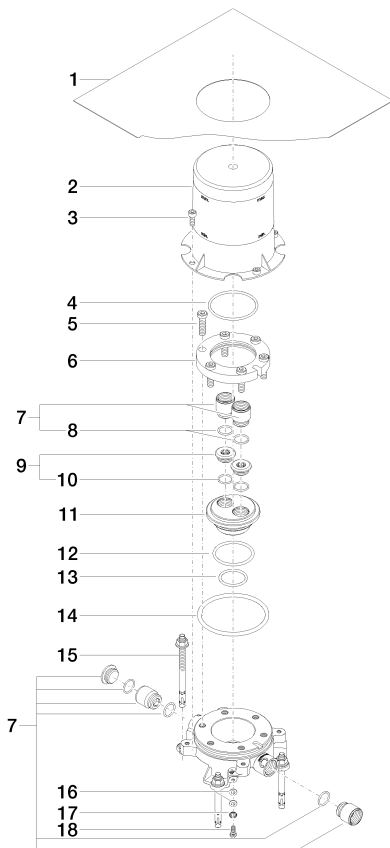

Bathtub - Concealed rough parts
Floor mounting rough set -
Article number: 35 945 970-90 0010

- brass, lead free
- 2x female thread 1/2" connections
- Mud guard
- Water protection

Dimensional drawing

All dimensions in mm / inch = mm x 0,0394

Bathtub - Concealed rough parts
Floor mounting rough set -
Article number: 35 945 970-90 0010

Bathtub - Concealed rough parts
 Floor mounting rough set -
 Article number: 35 945 970-90 0010

Spare parts list

Number	Item Number	Designation	Number of units
1	04 14 03 077 00 90	gasket kit	1
2	09 21 02 116 90	cap	1
3	09 30 30 053 90	screw	4
4	09 14 10 078 90	seal	1
5	09 30 30 047 90	screw	6
6	09 30 11 121 90	connection	1
7	04 24 03 131 00 90	nipple set	1
8	09 14 10 010 90	seal	2
9	04 31 20 006 00 90	plug	2
10	09 14 10 053 90	seal	2
11	09 31 20 033 90	plug	1
12	09 14 10 084 90	seal	1
13	09 14 10 018 90	seal	1
14	09 14 10 072 90	seal	1
15	04 30 35 008 00 90	fixing set	4
16	09 30 11 048 90	disc	2
17	09 30 11 032 90	disc	1
18	09 30 30 058 90	screw	1