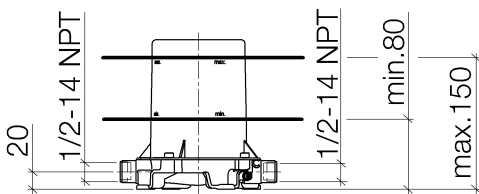

Bathtub - Concealed rough parts
Floor mounting rough set -
Article number: 35 945 970-90 0010

- brass, lead free
- 2x female thread 1/2" connections
- Mud guard
- Water protection

Dimensional drawing

All dimensions in mm / inch = mm x 0,0394

Bathtub - Concealed rough parts
Floor mounting rough set -
Article number: 35 945 970-90 0010

Bathtub - Concealed rough parts
 Floor mounting rough set -
 Article number: 35 945 970-90 0010

Spare parts list

Number	Item Number	Designation	Number of units
1	04 14 03 077 00 90	gasket kit	1
2	09 21 02 116 90	cap	1
3	09 30 30 053 90	screw	4
4	09 14 10 078 90	seal	1
5	09 30 30 047 90	screw	6
6	09 30 11 121 90	connection	1
7	04 24 03 131 00 90	nipple set	1
8	09 14 10 010 90	seal	2
9	04 31 20 006 00 90	plug	2
10	09 14 10 053 90	seal	2
11	09 31 20 033 90	plug	1
12	09 14 10 084 90	seal	1
13	09 14 10 018 90	seal	1
14	09 14 10 072 90	seal	1
15	04 30 35 008 00 90	fixing set	4
16	09 30 11 048 90	disc	2
17	09 30 11 032 90	disc	1
18	09 30 30 058 90	screw	1