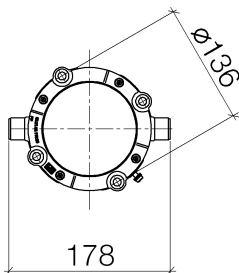

Bathtub - Concealed rough parts
Floor mounting rough set -
Article number: 35 945 970-90 0010

- brass, lead free
- 2x female thread 1/2" connections
- Mud guard
- Water protection

Dimensional drawing

All dimensions in mm / inch = mm x 0,0394

Bathtub - Concealed rough parts
Floor mounting rough set -
Article number: 35 945 970-90 0010

Bathtub - Concealed rough parts
 Floor mounting rough set -
 Article number: 35 945 970-90 0010

Spare parts list

Number	Item Number	Designation	Number of units
1	04 14 03 077 00 90	gasket kit	1
2	09 21 02 116 90	cap	1
3	09 30 30 053 90	screw	4
4	09 14 10 078 90	seal	1
5	09 30 30 047 90	screw	6
6	09 30 11 121 90	connection	1
7	04 24 03 131 00 90	nipple set	1
8	09 14 10 010 90	seal	2
9	04 31 20 006 00 90	plug	2
10	09 14 10 053 90	seal	2
11	09 31 20 033 90	plug	1
12	09 14 10 084 90	seal	1
13	09 14 10 018 90	seal	1
14	09 14 10 072 90	seal	1
15	04 30 35 008 00 90	fixing set	4
16	09 30 11 048 90	disc	2
17	09 30 11 032 90	disc	1
18	09 30 30 058 90	screw	1