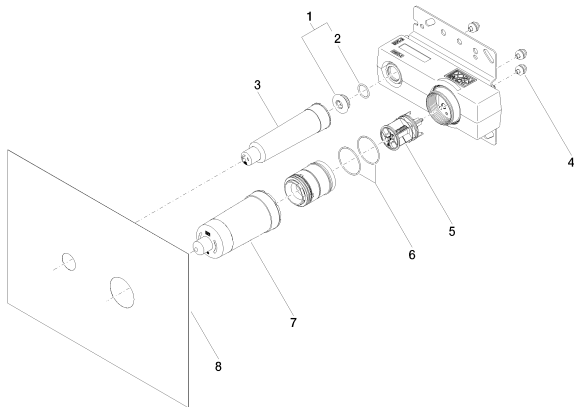

Codes & Standards

- ASME A112.18.1/CSA B125.1

- Rough can be rotated to position the lever on top or to the left of the spout.

Discontinued items available to order until 31.12.9999

Kitchen - Concealed rough parts
 Rough for wall-mounted faucet -
 Article number: 35 860 970-90 0010

Dimensional drawing

All dimensions in mm / inch = mm x 0,0394

Flow rate chart

Other surface finishes

More custom finish options are available via special production (xTra Service). Please see our finish matrix for availability and pricing or contact a Dornbracht representative.

Kitchen - Concealed rough parts
Rough for wall-mounted faucet -
Article number: 35 860 970-90 0010

12 869 970 90
Extension 3/4" -

12 870 970 90
Extension 3/4" -

12 880 970 90
Adapter for reversed water
connections -

Spare parts list

Number	Item Number	Designation	Number of units
1	04 31 20 006 00 90	plug	1
2	09 21 02 173 90	cap	1
3	90 23 01 091 00 90	set	3
4	90 31 20 107 00 90	plug	1
5	90 17 01 238 00 90	sleeve	1
6	09 21 02 176 90	cap	1
7	04 14 03 074 00 90	gasket kit	1