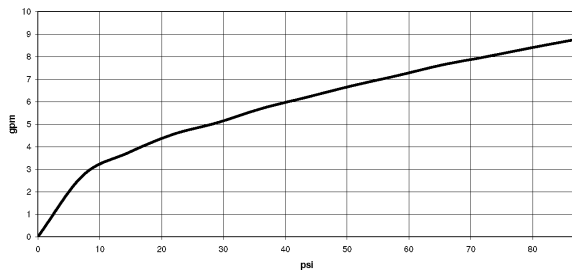

Codes & Standards

- ASME A112.18.1/CSA B125.1

- Rough can be rotated to position the lever on top or to the left of the spout.

Discontinued items available to order until 31.12.9999

Kitchen - Concealed rough parts
 Rough for wall-mounted faucet -
 Article number: 35 860 970-90 0010

Dimensional drawing

All dimensions in mm / inch = mm x 0,0394

Flow rate chart

Other surface finishes

More custom finish options are available via special production (xTra Service). Please see our finish matrix for availability and pricing or contact a Dornbracht representative.