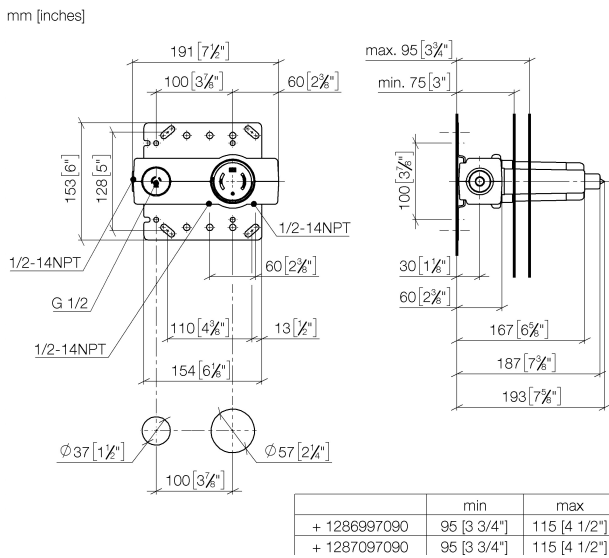

Kitchen - Concealed rough parts
Rough for wall-mounted faucet -
Article number: 35 860 970-90 0010

- brass, lead free
- 2x Connection 1/2" IT (cold/warm), DN 15
- 1x female thread 1/2" outlet for wall spout
- 1x outlet 1/2"
- 2x Mud guard
- Water protection
- Sound insulation
- Center to center 3-7/8"

Codes & Standards

- ASME A112.18.1/CSA B125.1

- Rough can be rotated to position the lever on top or to the left of the spout.

Discontinued items available to order until 31.12.9999

Kitchen - Concealed rough parts
 Rough for wall-mounted faucet -
 Article number: 35 860 970-90 0010

Dimensional drawing

All dimensions in mm / inch = mm x 0,0394

Flow rate chart

Other surface finishes

More custom finish options are available via special production (xTra Service). Please see our finish matrix for availability and pricing or contact a Dornbracht representative.

Kitchen - Concealed rough parts
Rough for wall-mounted faucet -
Article number: 35 860 970-90 0010

12 869 970 90
Extension 3/4" -

12 870 970 90
Extension 3/4" -

12 880 970 90
Adapter for reversed water
connections -