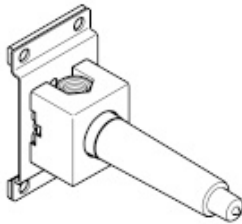

Bathtub - Concealed rough parts  
 Rough for volume control 1/2" -  
 Article number: 35 607 970-90 0010

- brass, lead free
- female thread 1/2" connection
- 1x outlet 1/2"
- Mud guard
- Water protection
- Sound insulation

## Dimensional drawing

mm [inches]

Serie	min	max
Madison	75 [3"]	145 [5 3/4"]
Madison Flair	75 [3"]	145 [5 3/4"]
Lulu	75 [3"]	145 [5 3/4"]
Vaia	75 [3"]	145 [5 3/4"]
Symetrics	75 [3"]	145 [5 3/4"]
Tara	85 [3 3/8"]	145 [5 3/4"]
Deque	85 [3 3/8"]	145 [5 3/4"]
CL1	105 [4 1/8"]	150 [5 7/8"]
Mem	105 [4 1/8"]	150 [5 7/8"]

All dimensions in mm / inch = mm x 0,0394

Bathtub - Concealed rough parts  
Rough for volume control 1/2" -  
Article number: 35 607 970-90 0010

Bathtub - Concealed rough parts  
 Rough for volume control 1/2" -  
 Article number: 35 607 970-90 0010