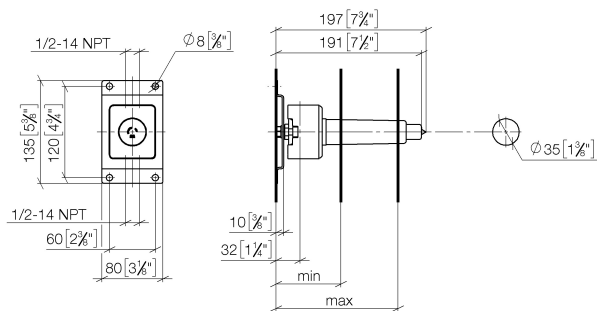

Bathtub - Concealed rough parts  
 Rough for volume control 1/2" -  
 Article number: 35 607 970-90 0010

- brass, lead free
- female thread 1/2" connection
- 1x outlet 1/2"
- Mud guard
- Water protection
- Sound insulation

## Dimensional drawing

mm [inches]

Serie	min	max
Madison	75 [3"]	145 [5 3/4"]
Madison Flair	75 [3"]	145 [5 3/4"]
Lulu	75 [3"]	145 [5 3/4"]
Vaia	75 [3"]	145 [5 3/4"]
Symetrics	75 [3"]	145 [5 3/4"]
Tara	85 [3 3/8"]	145 [5 3/4"]
Deque	85 [3 3/8"]	145 [5 3/4"]
CL1	105 [4 1/8"]	150 [5 7/8"]
Mem	105 [4 1/8"]	150 [5 7/8"]

All dimensions in mm / inch = mm x 0,0394

Bathtub - Concealed rough parts  
Rough for volume control 1/2" -  
Article number: 35 607 970-90 0010

Bathtub - Concealed rough parts  
 Rough for volume control 1/2" -  
 Article number: 35 607 970-90 0010