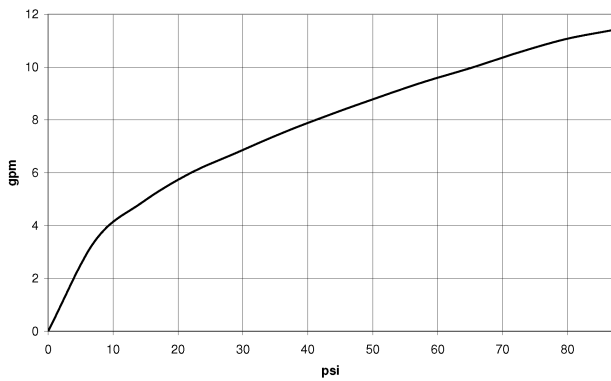

## Dimensional drawing

mm [inches]

Serie	min	max
Madison	75 [3"]	145 [5 3/4"]
Madison Flair	75 [3"]	145 [5 3/4"]
Lulu	75 [3"]	145 [5 3/4"]
Vaia	75 [3"]	145 [5 3/4"]
Symetrics	75 [3"]	145 [5 3/4"]
Tara	85 [3 3/8"]	145 [5 3/4"]
Deque	85 [3 3/8"]	145 [5 3/4"]
CL1	105 [4 1/8"]	150 [5 7/8"]
Mem	105 [4 1/8"]	150 [5 7/8"]

All dimensions in mm / inch = mm x 0,0394

Bathtub - Concealed rough parts  
Rough for volume control 1/2" -  
Article number: 35 607 970-90 0010

### Flow rate chart