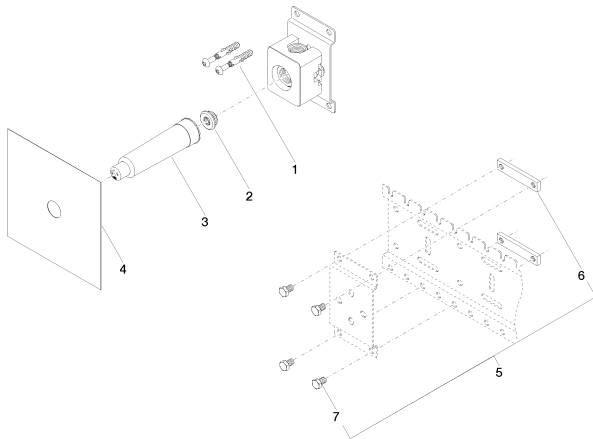

Bathtub - Concealed rough parts
Rough for volume control 1/2" -
Article number: 35 607 970-90 0010

Spare parts list

Number	Item Number	Designation	Number of units
1	04 30 31 024 01 90	fixing set	2
2	04 31 20 006 00 90	plug	1
3	09 21 02 173 90	cap	1
4	04 14 03 072 00 90	gasket kit	1
5	04 17 20 100 00 90	fixing set	1
6	09 17 20 100 90	holder	2
7	09 30 30 152 90	screw	4