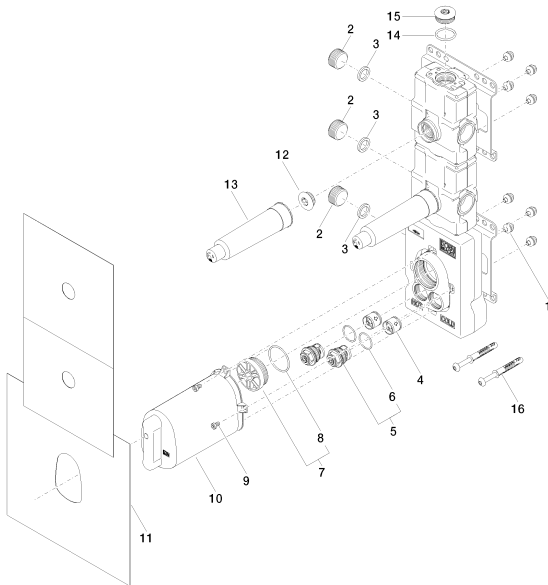

Bathtub - Concealed rough parts

xTOOL Concealed thermostat rough with two volume controls 3/4" -

Article number: 35 521 970-90 0010

- brass, lead free
- 2x back flow preventer
- 2x Connection 3/4" IT (cold/warm), DN 15
- 2x female thread 3/4" outlet for additional valves
- 2x female thread 3/4" outlet, right/left alternatively
- 3x Mud guard
- 3x Water protection
- Sound insulation
- Integrated supply stops
- Center to center 4-3/4"
- Wall elbow 1/2" (concealed rough parts) Also compatible with xGrid

Dimensional drawing

All dimensions in mm / inch = mm x 0,0394

Model/program/technical modifications and error excepted
For more information see: www.dornbracht.com + 49 (0) 2371 433-460 mail@dornbrachtgroup.de

Bathtub - Concealed rough parts
xTOOL Concealed thermostat rough with two volume controls 3/4" -
Article number: 35 521 970-90 0010

Flow rate chart

Bathtub - Concealed rough parts

xTOOL Concealed thermostat rough with two volume controls 3/4" -

Article number: 35 521 970-90 0010

Recommended article

12 177 970 90
Extension 1-1/8" -

12 178 970 90
Extension 1-3/4" -

Spare parts list

| Number | Item Number | Designation | Number of units |
|--------|--------------------|---------------------|-----------------|
| 1 | 90 23 01 091 00 90 | set | 8 |
| 2 | 09 30 20 118 90 | plug | 3 |
| 3 | 09 14 05 002 90 | seal | 3 |
| 4 | 09 23 01 045 90 | back-flow preventer | 2 |
| 5 | 04 29 05 031 00 90 | insert | 2 |
| 6 | 09 14 10 098 90 | seal | 2 |
| 7 | 04 31 20 100 00 90 | plug | 1 |
| 8 | 09 14 10 111 90 | seal | 1 |
| 9 | 09 30 30 112 90 | screw | 4 |
| 10 | 04 21 02 174 00 90 | cap | 1 |
| 11 | 04 14 03 073 02 90 | gasket kit | 1 |
| 12 | 04 31 20 006 00 90 | plug | 2 |
| 13 | 09 21 02 173 90 | cap | 2 |
| 14 | 09 14 10 009 90 | seal | 1 |
| 15 | 09 31 20 003 90 | plug | 1 |
| 16 | 04 30 31 054 00 90 | fixing set | 2 |