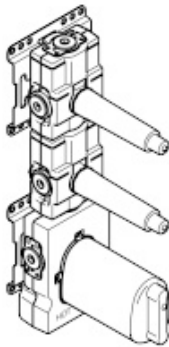

Bathtub - Concealed rough parts

xTOOL Concealed thermostat rough with two volume controls 3/4" -

Article number: 35 521 970-90 0010

- brass, lead free
- 2x back flow preventer
- 2x Connection 3/4" IT (cold/warm), DN 15
- 2x female thread 3/4" outlet for additional valves
- 2x female thread 3/4" outlet, right/left alternatively
- 3x Mud guard
- 3x Water protection
- Sound insulation
- Integrated supply stops
- Center to center 4-3/4"
- Wall elbow 1/2" (concealed rough parts) Also compatible with xGrid

Dimensional drawing

All dimensions in mm / inch = mm x 0,0394

Model/program/technical modifications and error excepted
For more information see: www.dornbracht.com + 49 (0) 2371 433-460 mail@dornbrachtgroup.de

Bathtub - Concealed rough parts
xTOOL Concealed thermostat rough with two volume controls 3/4" -
Article number: 35 521 970-90 0010

Flow rate chart

Bathtub - Concealed rough parts

xTOOL Concealed thermostat rough with two volume controls 3/4" -

Article number: 35 521 970-90 0010

Recommended article

12 177 970 90
Extension 1-1/8" -

12 178 970 90
Extension 1-3/4" -

Spare parts list

| Number | Item Number | Designation | Number of units |
|--------|--------------------|---------------------|-----------------|
| 1 | 90 23 01 091 00 90 | set | 8 |
| 2 | 09 30 20 118 90 | plug | 3 |
| 3 | 09 14 05 002 90 | seal | 3 |
| 4 | 09 23 01 045 90 | back-flow preventer | 2 |
| 5 | 04 29 05 031 00 90 | insert | 2 |
| 6 | 09 14 10 098 90 | seal | 2 |
| 7 | 04 31 20 100 00 90 | plug | 1 |
| 8 | 09 14 10 111 90 | seal | 1 |
| 9 | 09 30 30 112 90 | screw | 4 |
| 10 | 04 21 02 174 00 90 | cap | 1 |
| 11 | 04 14 03 073 02 90 | gasket kit | 1 |
| 12 | 04 31 20 006 00 90 | plug | 2 |
| 13 | 09 21 02 173 90 | cap | 2 |
| 14 | 09 14 10 009 90 | seal | 1 |
| 15 | 09 31 20 003 90 | plug | 1 |
| 16 | 04 30 31 054 00 90 | fixing set | 2 |