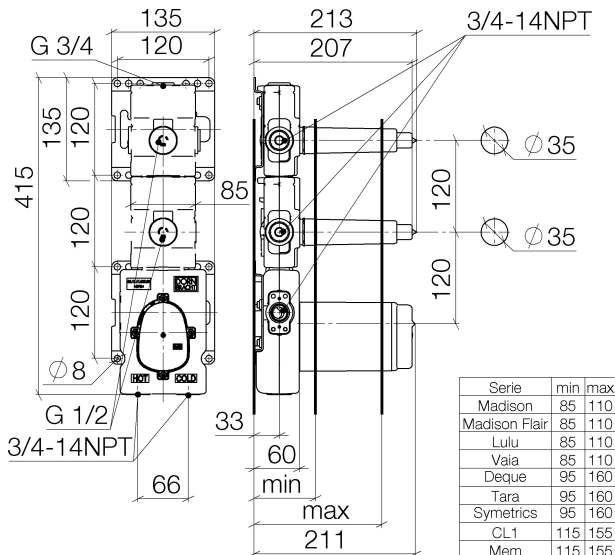

Bathtub - Concealed rough parts

xTOOL Concealed thermostat rough with two volume controls 3/4" -

Article number: 35 521 970-90 0010

- brass, lead free
- 2x back flow preventer
- 2x Connection 3/4" IT (cold/warm), DN 15
- 2x female thread 3/4" outlet for additional valves
- 2x female thread 3/4" outlet, right/left alternatively
- 3x Mud guard
- 3x Water protection
- Sound insulation
- Integrated supply stops
- Center to center 4-3/4"
- Wall elbow 1/2" (concealed rough parts) Also compatible with xGrid

Dimensional drawing

All dimensions in mm / inch = mm x 0,0394

Model/program/technical modifications and error excepted
For more information see: www.dornbracht.com + 49 (0) 2371 433-460 mail@dornbrachtgroup.de

Bathtub - Concealed rough parts
xTOOL Concealed thermostat rough with two volume controls 3/4" -
Article number: 35 521 970-90 0010

Flow rate chart

Bathtub - Concealed rough parts

xTOOL Concealed thermostat rough with two volume controls 3/4" -

Article number: 35 521 970-90 0010

Recommended article

12 177 970 90
Extension 1-1/8" -

12 178 970 90
Extension 1-3/4" -

Spare parts list

| Number | Item Number | Designation | Number of units |
|--------|--------------------|---------------------|-----------------|
| 1 | 90 23 01 091 00 90 | set | 8 |
| 2 | 09 30 20 118 90 | plug | 3 |
| 3 | 09 14 05 002 90 | seal | 3 |
| 4 | 09 23 01 045 90 | back-flow preventer | 2 |
| 5 | 04 29 05 031 00 90 | insert | 2 |
| 6 | 09 14 10 098 90 | seal | 2 |
| 7 | 04 31 20 100 00 90 | plug | 1 |
| 8 | 09 14 10 111 90 | seal | 1 |
| 9 | 09 30 30 112 90 | screw | 4 |
| 10 | 04 21 02 174 00 90 | cap | 1 |
| 11 | 04 14 03 073 02 90 | gasket kit | 1 |
| 12 | 04 31 20 006 00 90 | plug | 2 |
| 13 | 09 21 02 173 90 | cap | 2 |
| 14 | 09 14 10 009 90 | seal | 1 |
| 15 | 09 31 20 003 90 | plug | 1 |
| 16 | 04 30 31 054 00 90 | fixing set | 2 |