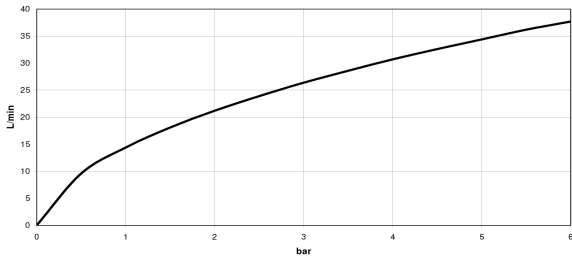

Dimensional drawing

All dimensions in mm / inch = mm x 0,0394

Model/program/technical modifications and error excepted
For more information see: www.dornbracht.com + 49 (0) 2371 433-460 mail@dornbrachtgroup.de

Bathtub - Concealed rough parts
xTOOL Concealed thermostat rough with two volume controls 3/4" -
Article number: 35 521 970-90 0010

Flow rate chart

Bathtub - Concealed rough parts

xTOOL Concealed thermostat rough with two volume controls 3/4" -