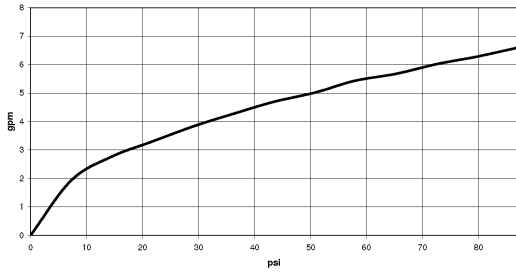

Shower - Concealed rough parts
Concealed thermostat with integrated supply stops -
Article number: 35 428 970-90 0010

- integrated stop
- lead free compliant
- 2x back flow preventer
- 2x Connection 1/2" IT (cold/warm), DN 15
- 3x outlet 1/2"
- Mud guard
- Water protection
- Noise and heat insulation
- Center to center 2-3/4"
- Wall elbow 1/2" (concealed rough parts) Also compatible with xGrid
- Only for combination with exposed trim parts 36 428 SSS-FF

Dimensional drawing

All dimensions in mm / inch = mm x 0,0394

Shower - Concealed rough parts
Concealed thermostat with integrated supply stops -
Article number: 35 428 970-90 0010

Flow rate chart

Shower - Concealed rough parts
 Concealed thermostat with integrated supply stops -
 Article number: 35 428 970-90 0010