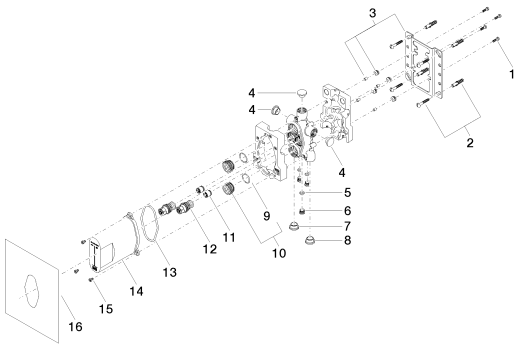

Shower - Concealed rough parts
Concealed thermostat with integrated supply stops -
Article number: 35 428 970-90 0010

- integrated stop
- lead free compliant
- 2x back flow preventer
- 2x Connection 1/2" IT (cold/warm), DN 15
- 3x outlet 1/2"
- Mud guard
- Water protection
- Noise and heat insulation
- Center to center 2-3/4"
- Wall elbow 1/2" (concealed rough parts) Also compatible with xGrid
- Only for combination with exposed trim parts 36 428 SSS-FF

Dimensional drawing

All dimensions in mm / inch = mm x 0,0394

Shower - Concealed rough parts
Concealed thermostat with integrated supply stops -
Article number: 35 428 970-90 0010

Flow rate chart

Shower - Concealed rough parts
 Concealed thermostat with integrated supply stops -
 Article number: 35 428 970-90 0010

Spare parts list

Number	Item Number	Designation	Number of units
1	09 30 30 171 90	screw	4
2	04 30 31 024 01 90	fixing set	2
3	04 17 20 127 00 90	holder	1
4	09 31 20 092 90	plug	3
5	09 14 10 139 90	seal	2
6	09 31 20 039 10 90	plug	2
7	09 31 20 093 90	plug	2
8	09 31 20 094 90	plug	2
9	09 14 10 112 90	seal	2
10	04 30 11 149 00 90	plug	2
11	09 23 01 040 90	back-flow preventer	2
12	04 29 05 031 01 90	insert	2
13	09 14 10 512 90	seal	1
14	04 21 02 146 00 90	cap	1
15	09 30 30 112 90	screw	3
16	04 14 03 080 00 90	gasket kit	1