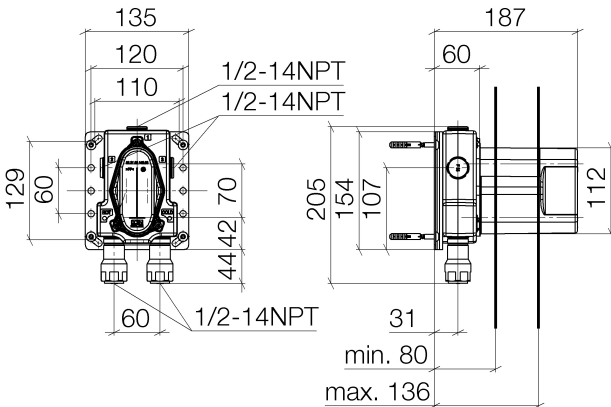

Shower - Concealed rough parts
Concealed thermostat with integrated supply stops -
Article number: 35 426 970-90 0010

- integrated stop
- lead free compliant
- 2x back flow preventer
- 2x Connection 1/2" IT (cold/warm), DN 15
- 3x outlet 1/2"
- Mud guard
- Water protection
- Noise and heat insulation
- Wall elbow 1/2" (concealed rough parts) Also compatible with xGrid
- Center to center 2-3/4"

Dimensional drawing

All dimensions in mm / inch = mm x 0,0394

Shower - Concealed rough parts
Concealed thermostat with integrated supply stops -
Article number: 35 426 970-90 0010

Flow rate chart

Shower - Concealed rough parts
 Concealed thermostat with integrated supply stops -
 Article number: 35 426 970-90 0010

Spare parts list

Number	Item Number	Designation	Number of units
1	09 30 30 171 90	screw	4
2	04 30 31 024 01 90	fixing set	2
3	04 17 20 127 00 90	holder	1
4	09 31 20 064 90	plug	2
5	09 31 20 092 90	plug	3
6	09 14 10 139 90	seal	3
7	09 31 20 039 10 90	plug	3
8	09 31 20 093 90	plug	1
9	09 31 20 094 90	plug	1
10	09 14 10 112 90	seal	2
11	04 30 11 149 00 90	plug	2
12	09 23 01 040 90	back-flow preventer	2
13	04 29 05 031 01 90	insert	2
14	09 14 10 512 90	seal	1
15	04 21 02 146 00 90	cap	1
16	09 30 30 112 90	screw	3
17	04 14 03 080 00 90	gasket kit	1