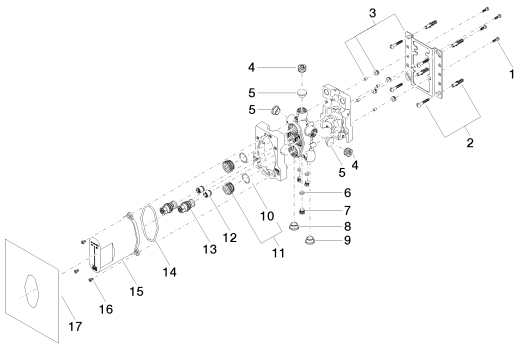

Shower - Concealed rough parts
Concealed thermostat with integrated supply stops -
Article number: 35 426 970-90 0010

- integrated stop
- lead free compliant
- 2x back flow preventer
- 2x Connection 1/2" IT (cold/warm), DN 15
- 3x outlet 1/2"
- Mud guard
- Water protection
- Noise and heat insulation
- Wall elbow 1/2" (concealed rough parts) Also compatible with xGrid
- Center to center 2-3/4"

Dimensional drawing

All dimensions in mm / inch = mm x 0,0394

Shower - Concealed rough parts
Concealed thermostat with integrated supply stops -
Article number: 35 426 970-90 0010

Flow rate chart

Shower - Concealed rough parts
 Concealed thermostat with integrated supply stops -
 Article number: 35 426 970-90 0010

Spare parts list

Number	Item Number	Designation	Number of units
1	09 30 30 171 90	screw	4
2	04 30 31 024 01 90	fixing set	2
3	04 17 20 127 00 90	holder	1
4	09 31 20 064 90	plug	2
5	09 31 20 092 90	plug	3
6	09 14 10 139 90	seal	3
7	09 31 20 039 10 90	plug	3
8	09 31 20 093 90	plug	1
9	09 31 20 094 90	plug	1
10	09 14 10 112 90	seal	2
11	04 30 11 149 00 90	plug	2
12	09 23 01 040 90	back-flow preventer	2
13	04 29 05 031 01 90	insert	2
14	09 14 10 512 90	seal	1
15	04 21 02 146 00 90	cap	1
16	09 30 30 112 90	screw	3
17	04 14 03 080 00 90	gasket kit	1