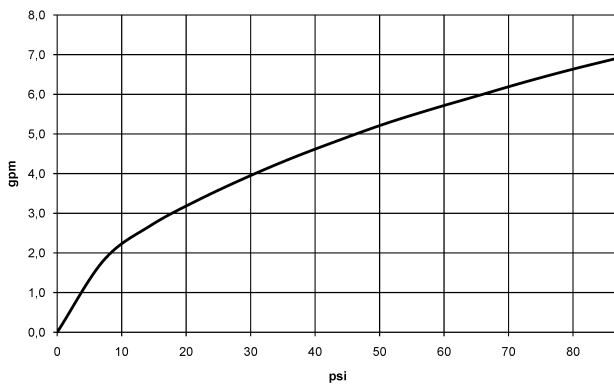

Shower - Concealed rough parts
Concealed thermostat with integrated supply stops -
Article number: 35 426 970-90 0010

- integrated stop
- lead free compliant
- 2x back flow preventer
- 2x Connection 1/2" IT (cold/warm), DN 15
- 3x outlet 1/2"
- Mud guard
- Water protection
- Noise and heat insulation
- Wall elbow 1/2" (concealed rough parts) Also compatible with xGrid
- Center to center 2-3/4"

Dimensional drawing

All dimensions in mm / inch = mm x 0,0394

Shower - Concealed rough parts
Concealed thermostat with integrated supply stops -
Article number: 35 426 970-90 0010

Flow rate chart

Shower - Concealed rough parts
 Concealed thermostat with integrated supply stops -
 Article number: 35 426 970-90 0010