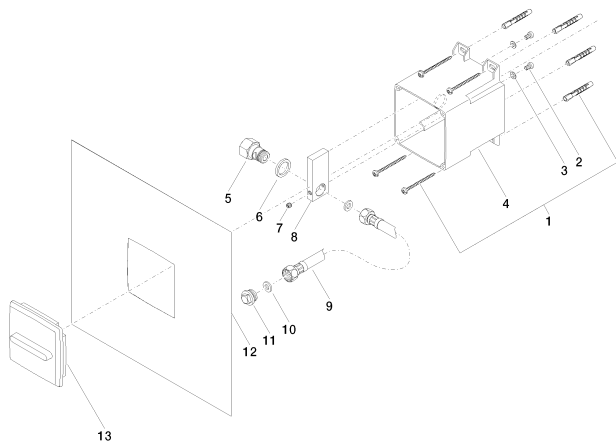

Shower - Concealed rough parts  
Rough -  
Article number: 35 205 970-90 0010

- female thread 1/2" connection
- Mud guard
- Water protection

### Dimensional drawing

All dimensions in mm / inch = mm x 0,0394

Shower - Concealed rough parts  
Rough -  
Article number: 35 205 970-90 0010

Shower - Concealed rough parts  
Rough -  
Article number: 35 205 970-90 0010

## Recommended article

12 305 970 90  
WATER POINTS Adapter  
plate -

## Spare parts list

Number	Item Number	Designation	Number of units
1	05 30 31 025 00 90	fixing set	2
2	09 30 30 112 90	screw	2
3	09 30 11 048 90	disc	2
4	09 11 11 032 90	accessories	1
5	09 24 03 201 20 90	nipple	1
6	09 14 05 001 90	seal	1
7	09 31 11 049 90	pin	1
8	09 17 20 096 90	holder	1
9	09 30 03 002 90	hose	1
10	09 14 20 007 90	seal	2
11	09 31 20 042 90	plug	1
12	04 14 03 118 00 90	gasket kit	1
13	09 11 01 096 90	cover	1