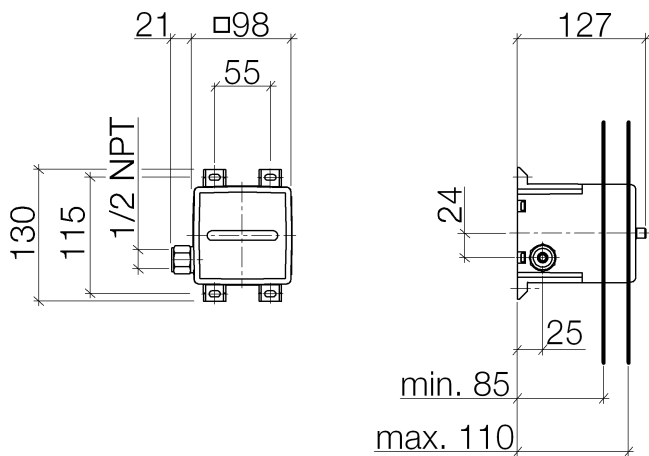

Shower - Concealed rough parts  
Rough -  
Article number: 35 205 970-90 0010

- female thread 1/2" connection
- Mud guard
- Water protection

### Dimensional drawing

All dimensions in mm / inch = mm x 0,0394

Shower - Concealed rough parts  
Rough -  
Article number: 35 205 970-90 0010

Shower - Concealed rough parts  
Rough -  
Article number: 35 205 970-90 0010

## Recommended article

12 305 970 90  
WATER POINTS Adapter  
plate -

## Spare parts list

Number	Item Number	Designation	Number of units
1	05 30 31 025 00 90	fixing set	2
2	09 30 30 112 90	screw	2
3	09 30 11 048 90	disc	2
4	09 11 11 032 90	accessories	1
5	09 24 03 201 20 90	nipple	1
6	09 14 05 001 90	seal	1
7	09 31 11 049 90	pin	1
8	09 17 20 096 90	holder	1
9	09 30 03 002 90	hose	1
10	09 14 20 007 90	seal	2
11	09 31 20 042 90	plug	1
12	04 14 03 118 00 90	gasket kit	1
13	09 11 01 096 90	cover	1