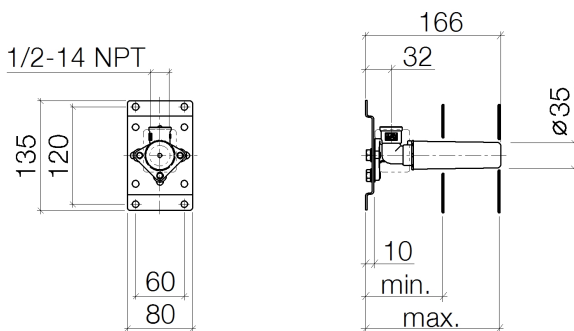

Bathtub - Concealed rough parts  
 Concealed wall elbow -  
 Article number: 35 085 970-90 0010

- brass, lead free
- female thread 1/2" connection
- 1x outlet 1/2"
- Mud guard
- Water protection
- Sound insulation

### Dimensional drawing

|           | min | max |
|-----------|-----|-----|
| CL.1      | 90  | 163 |
| Deque     | 90  | 163 |
| Domicil   | 90  | 163 |
| Gentle    | 90  | 163 |
| IMO       | 90  | 163 |
| Lisé      | 90  | 163 |
| MEM       | 90  | 163 |
| Symetrics | 90  | 163 |
| Vaia      | 90  | 163 |

All dimensions in mm / inch = mm x 0,0394

Bathtub - Concealed rough parts  
Concealed wall elbow -  
Article number: 35 085 970-90 0010