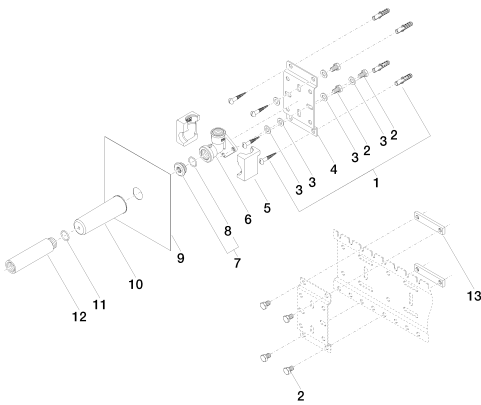

### Dimensional drawing

|           | min | max |
|-----------|-----|-----|
| CL.1      | 90  | 163 |
| Deque     | 90  | 163 |
| Domicil   | 90  | 163 |
| Gentle    | 90  | 163 |
| IMO       | 90  | 163 |
| Lisé      | 90  | 163 |
| MEM       | 90  | 163 |
| Symetrics | 90  | 163 |
| Vaia      | 90  | 163 |

All dimensions in mm / inch = mm x 0,0394

Bathtub - Concealed rough parts  
Concealed wall elbow -  
Article number: 35 085 970-90 0010

Bathtub - Concealed rough parts  
 Concealed wall elbow -  
 Article number: 35 085 970-90 0010

Spare parts list

| Number | Item Number        | Designation | Number of units |
|--------|--------------------|-------------|-----------------|
| 1      | 04 30 31 024 01 90 | fixing set  | 2               |
| 2      | 09 30 30 152 90    | screw       | 7               |
| 3      | 09 30 11 139 90    | disc        | 6               |
| 4      | 09 17 20 094 90    | holder      | 1               |
| 5      | 09 11 11 036 90    | accessories | 1               |
| 6      | 09 11 03 042 10 90 | connection  | 1               |
| 7      | 04 31 20 006 00 90 | plug        | 1               |
| 8      | 04 14 03 072 00 90 | gasket kit  | 1               |
| 9      | 09 21 02 102 90    | cap         | 1               |
| 10     | 09 14 10 010 90    | seal        | 1               |
| 11     | 09 24 03 169 10 90 | adaptor     | 1               |
| 12     | 09 17 20 100 90    | holder      | 2               |