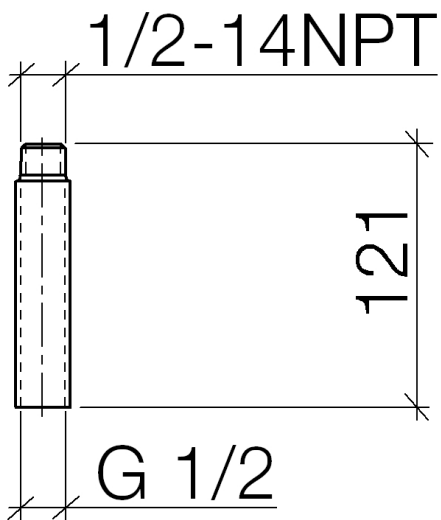

Bathtub - Concealed rough parts
Rough-in adapter -
Article number: 35 080 970-90 0010

- 1/2" male NPT x 1/2" female straight

Dimensional drawing

All dimensions in mm / inch = mm x 0,0394

Bathtub - Concealed rough parts
Rough-in adapter -
Article number: 35 080 970-90 0010

Bathtub - Concealed rough parts
Rough-in adapter -
Article number: 35 080 970-90 0010

Spare parts list

| Number | Item Number | Designation | Number of units |
|--------|-------------|-------------|-----------------|
|--------|-------------|-------------|-----------------|