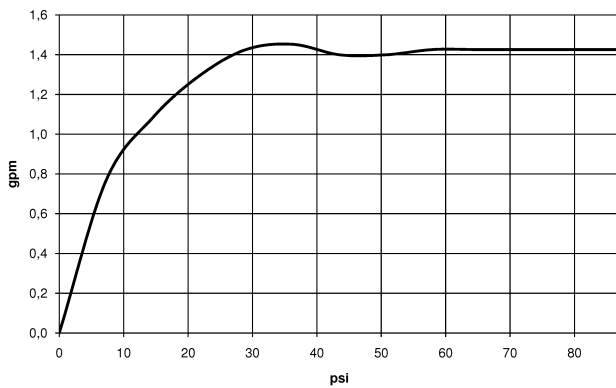

polished chrome

Kitchen - Sync
Profi single-lever mixer - polished chrome
Article number: 33 865 895-00 0010

Dimensional drawing

All dimensions in mm / inch = mm x 0,0394

Flow rate chart

Kitchen - Sync

Profi single-lever mixer - polished chrome