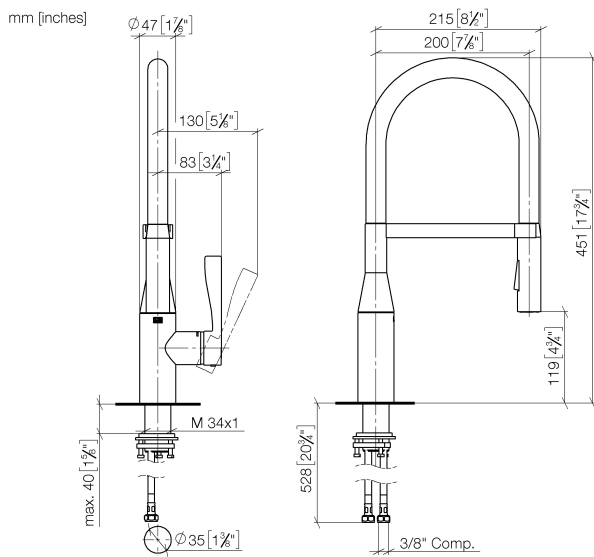

Kitchen - Sync

Profi single-lever mixer - polished chrome

Article number: 33 865 895-00 0010

- 7-7/8" Projection
- Flexible silicone hose with large operating range of up to 13-3/4"
- Swiveling 360°
- Optional restriction, swivels 110°
- Aerated stream and spray mode
- Total height 17-3/4"
- Height to aerator/spout outlet 4-5/8"
- 1-3/8" hole diameter
- 2 x pressure hose with 3/8" compression fitting
- Sprayface with descaling system
- Water flow rate limited to max. 1.5 gpm
- lead-free

polished chrome

Kitchen - Sync
Profi single-lever mixer - polished chrome
Article number: 33 865 895-00 0010

Dimensional drawing

All dimensions in mm / inch = mm x 0,0394

Flow rate chart

Kitchen - Sync

Profi single-lever mixer - polished chrome

Recommended article

10 713 970-00

AIR SWITCH operating button, trim parts only - polished chrome

82 424 970-00

Soap dispenser without flange - polished chrome

Kitchen - Sync
 Profi single-lever mixer - polished chrome
 Article number: 33 865 895-00 0010

Spare parts list

Number	Item Number	Designation	Number of units
1	90 30 02 100 00-00	hose	1
2	09 23 01 141 90	back-flow preventer	2
3	09 31 11 040 90	pin	1
4	09 31 11 209 90	pin	1
5	90 17 20 045 00-00	holder	1
6	04 12 11 150 00 90	shower	1
7	09 28 10 160 90	ring	1
8	09 14 10 040 90	seal	1
9	09 28 10 161 90	ring	1
10	90 15 05 062 00 90	cartridge	1
11	09 23 10 072 90	nut	1
12	09 14 10 190 90	seal	1
13	09 28 30 030-00	cover	1
14	09 20 89 020-00	handle	1
15	09 31 11 063 90	pin	1
16	90 31 20 087 00-00	plug	1
17	04 30 11 040 00 90	fixing set	1
18	04 30 04 103 00 90	hose	2