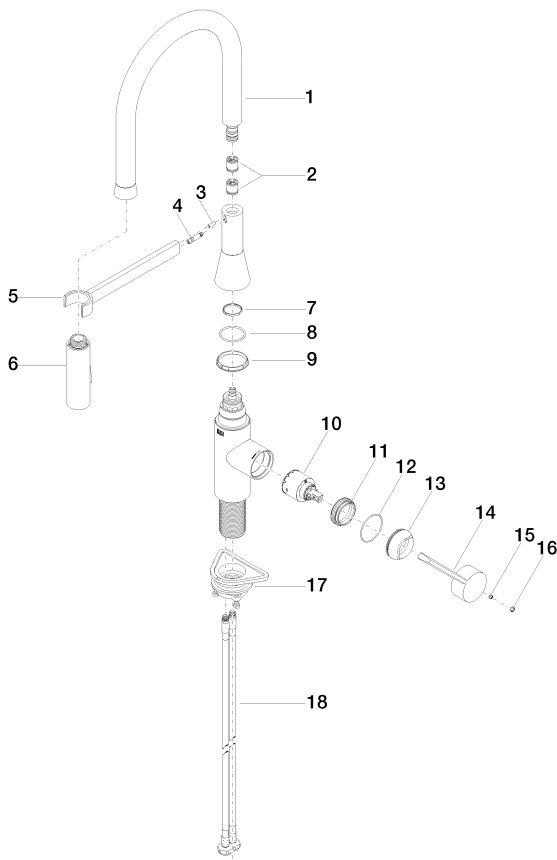

Kitchen - Sync

Profi single-lever mixer - polished chrome

Article number: 33 865 895-00 0010

- 7-7/8" Projection
- Flexible silicone hose with large operating range of up to 13-3/4"
- Swiveling 360°
- Optional restriction, swivels 110°
- Aerated stream and spray mode
- Total height 17-3/4"
- Height to aerator/spout outlet 4-5/8"
- 1-3/8" hole diameter
- 2 x pressure hose with 3/8" compression fitting
- Sprayface with descaling system
- Water flow rate limited to max. 1.5 gpm
- lead-free

polished chrome

Kitchen - Sync
Profi single-lever mixer - polished chrome
Article number: 33 865 895-00 0010

Dimensional drawing

All dimensions in mm / inch = mm x 0,0394

Flow rate chart

Kitchen - Sync

Profi single-lever mixer - polished chrome

Recommended article

10 713 970-00

AIR SWITCH operating button, trim parts only - polished chrome

82 424 970-00

Soap dispenser without flange - polished chrome

Kitchen - Sync
 Profi single-lever mixer - polished chrome
 Article number: 33 865 895-00 0010

Spare parts list

Number	Item Number	Designation	Number of units
1	90 30 02 100 00-00	hose	1
2	09 23 01 141 90	back-flow preventer	2
3	09 31 11 040 90	pin	1
4	09 31 11 209 90	pin	1
5	90 17 20 045 00-00	holder	1
6	04 12 11 150 00 90	shower	1
7	09 28 10 160 90	ring	1
8	09 14 10 040 90	seal	1
9	09 28 10 161 90	ring	1
10	90 15 05 062 00 90	cartridge	1
11	09 23 10 072 90	nut	1
12	09 14 10 190 90	seal	1
13	09 28 30 030-00	cover	1
14	09 20 89 020-00	handle	1
15	09 31 11 063 90	pin	1
16	90 31 20 087 00-00	plug	1
17	04 30 11 040 00 90	fixing set	1
18	04 30 04 103 00 90	hose	2