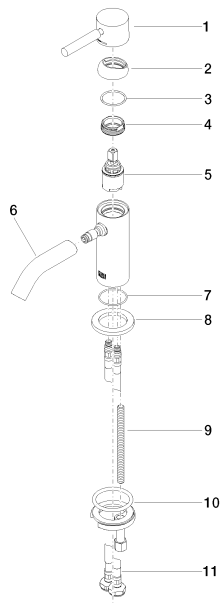

## Sink - Meta

Single-lever lavatory mixer without drain - black matte

Article number: 33 525 660-33 0010

- 4-1/8" Projection
- Rigid spout
- Round aerated stream
- Total height 5-3/8"
- Height to aerator/spout outlet 2-1/4"
- 1-3/8" hole diameter
- Optional flange Ø 2" included
- Water flow rate limited to max. 1.2 gpm
- lead-free

## Dimensional drawing

## Sink - Meta

Single-lever lavatory mixer without drain - black matte

Article number: 33 525 660-33 0010

### Spare parts list

Number	Item Number	Designation	Number of units
1	90 20 66 009 00-33	handle	1
2	09 28 30 043-33	cover	1
3	09 14 10 120 90	seal	1
4	09 24 04 266 90	nut	1
5	90 15 05 044 00 90	cartridge	1
6	90 11 06 212 01-33	spout	1
7	09 14 10 202 90	seal	1
8	09 27 66 006-33	rosette	1
9	09 31 11 012 90	pin	1
10	04 30 11 038 00 90	fixing set	1
11	04 30 04 102 00 90	Flexible supply line 3/8"	2