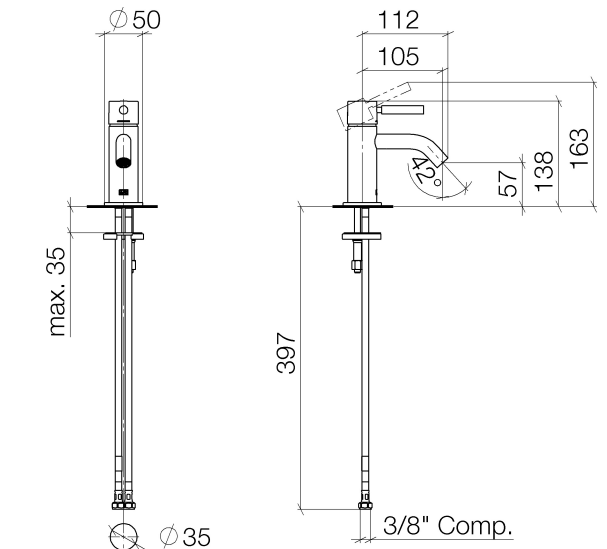

## Sink - Meta

Single-lever lavatory mixer without drain - black matte

Article number: 33 525 660-33 0010

- 4-1/8" Projection
- Rigid spout
- Round aerated stream
- Total height 5-3/8"
- Height to aerator/spout outlet 2-1/4"
- 1-3/8" hole diameter
- Optional flange Ø 2" included
- Water flow rate limited to max. 1.2 gpm
- lead-free

## Dimensional drawing

## Sink - Meta

Single-lever lavatory mixer without drain - black matte

Article number: 33 525 660-33 0010

All dimensions in mm / inch = mm x 0,0394

## Sink - Meta

Single-lever lavatory mixer without drain - black matte

Article number: 33 525 660-33 0010