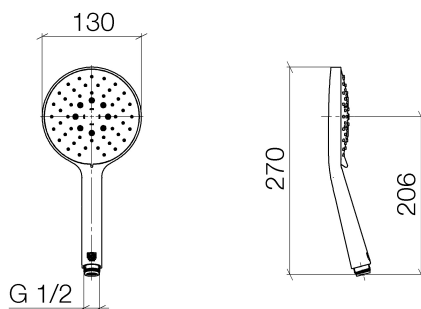

Bathtub - CL.1

Hand shower - polished chrome

Article number: 28 016 979-00 0010

- 3 individual sprays (standard, soft, massage) + 2 combinations (standard+soft, soft+massage)
- Descaling system
- spray head Ø 130 mm
- 1/2" connection
- Water flow rate limited to max. 1.8 gpm
- Internal backflow preventer.

polished chrome

Dimensional drawing

All dimensions in mm / inch = mm x 0,0394

Bathtub - CL.1

Hand shower - polished chrome

Article number: 28 016 979-00 0010

Bathtub - CL.1

Hand shower - polished chrome