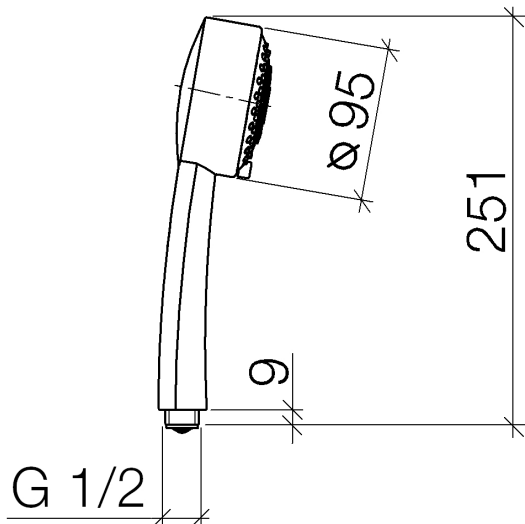

Bathtub - Madison

Hand shower - polished chrome

Article number: 28 002 978-00 0010

- 3 individual sprays (standard, soft, massage)
- Descaling system
- $\varnothing$  3-3/4"
- 1/2" connection
- Water flow rate limited to max. 1.8 gpm

**Codes & Standards**

- California Energy Commission (CEC)

polished chrome

Dimensional drawing

Bathtub - Madison  
Hand shower - polished chrome  
Article number: 28 002 978-00 0010

All dimensions in mm / inch = mm x 0,0394

### Flow rate chart

Bathtub - Madison  
Hand shower - polished chrome  
Article number: 28 002 978-00 0010