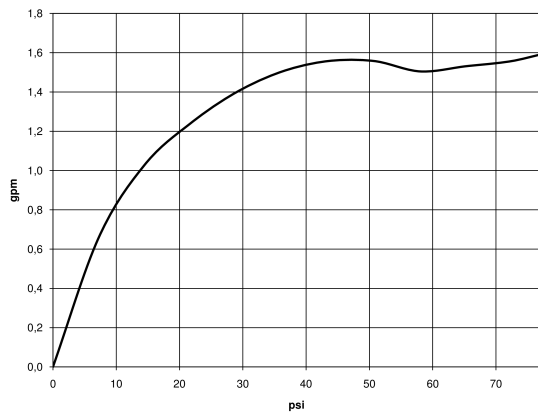

Bathtub - Madison

Hand shower - polished chrome

Article number: 28 002 978-00 0010

- 3 individual sprays (standard, soft, massage)
- Descaling system
- $\varnothing$  3-3/4"
- 1/2" connection
- Water flow rate limited to max. 1.8 gpm

**Codes & Standards**

- California Energy Commission (CEC)

polished chrome

Dimensional drawing

Bathtub - Madison  
Hand shower - polished chrome  
Article number: 28 002 978-00 0010

All dimensions in mm / inch = mm x 0,0394

### Flow rate chart

Bathtub - Madison  
Hand shower - polished chrome  
Article number: 28 002 978-00 0010