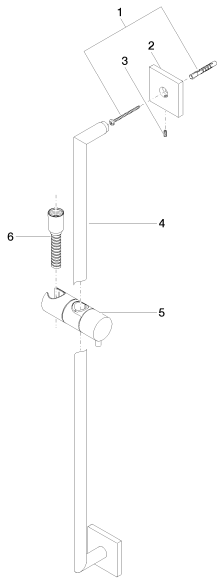

Bathtub - CL.1

Slide bar set without hand shower - polished chrome

Article number: 26 413 980-00

- Slide bar
- Hole diameter 18 mm
- Flange 2-3/8" x 2-3/8"
- Center to center 31-1/2"
- Metal shower hose 68-7/8" with anti-twist device
- Shower hose connection 3/8"
- NOTE: Hand shower sold separately. Please see hand shower options under the miscellaneous articles section of each series.

polished chrome

Dimensional drawing

All dimensions in mm / inch = mm x 0,0394

Bathtub - CL.1

Slide bar set without hand shower - polished chrome

Article number: 26 413 980-00

Bathtub - CL.1

Slide bar set without hand shower - polished chrome

Recommended article

35 080 970-90 0010
Rough-in adapter -

28 450 980-00
Wall elbow - polished chrome

Bathtub - CL.1

Slide bar set without hand shower - polished chrome

Article number: 26 413 980-00

Spare parts list

Number	Item Number	Designation	Number of units
1	05 30 31 025 00 90	fixing set	2
2	08 17 98 507-00	holder	2
3	09 31 11 061 90	pin	2
4	05 28 22 590 01-00	bar	1
5	12 580 970-00	Slider - polished chrome	1
6	28 322 970-00	Metal shower hose 1/2" x 3/8" x 68-7/8" - polished chrome	1